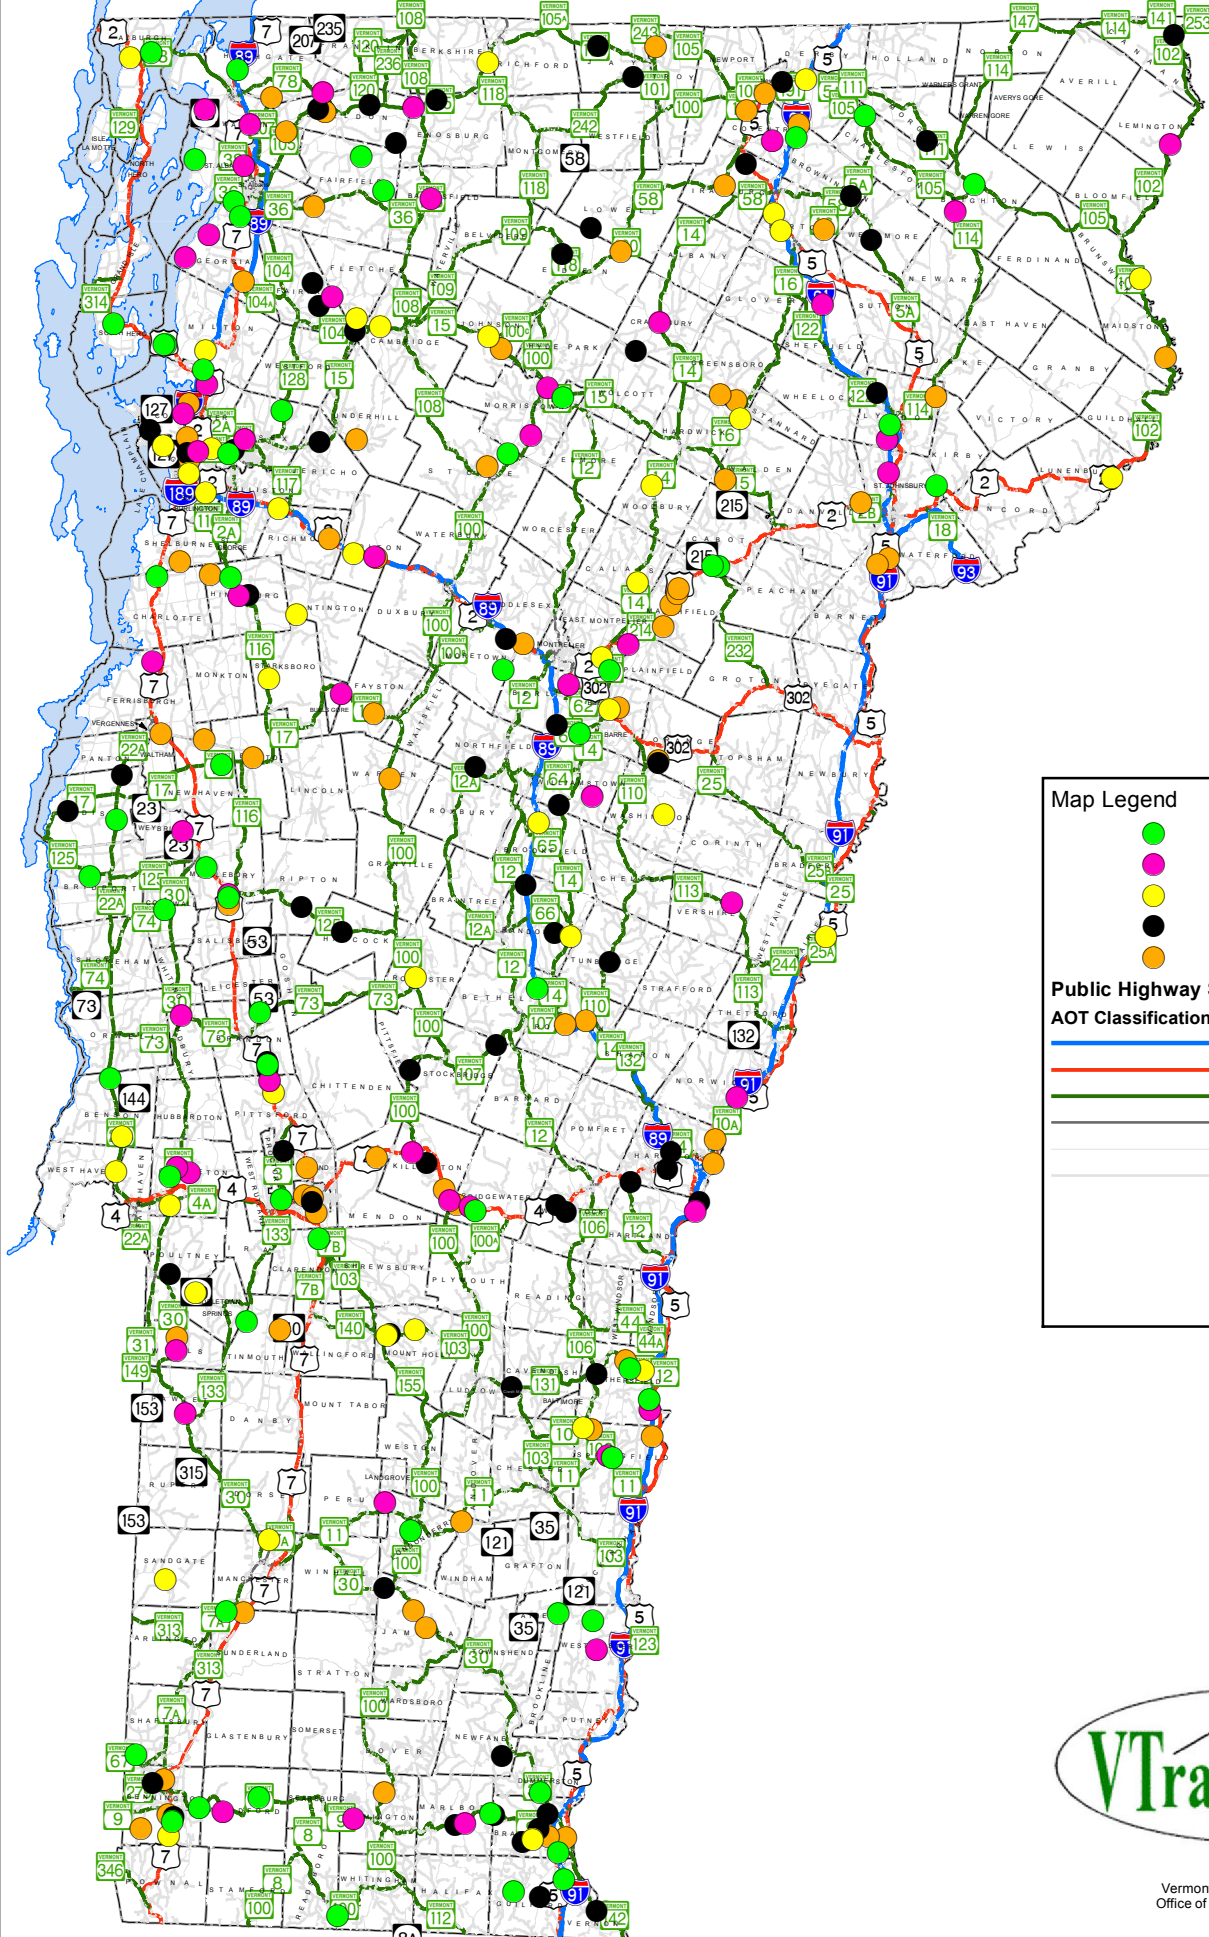

5 Year Fatal Crash Map

Map Legend

- 2016 Fatal Crashes
- 2015 Fatal Crashes
- 2014 Fatal Crashes
- 2013 Fatal Crashes
- 2012 Fatal Crashes

Public Highway System
AOT Classification

- Interstate Highway
- US Highway
- Vermont State Highway
- Class 1 Town Highway
- Class 2 Town Highway
- Class 3 Town Highway
- Class 4 Town Highway
- Legal Trail
- State Forest Highway
- National Forest Highway
- Proposed Highway

Map Produced by
Vermont Agency of Transportation
Office of Highway Safety - Data Unit
August 25, 2017