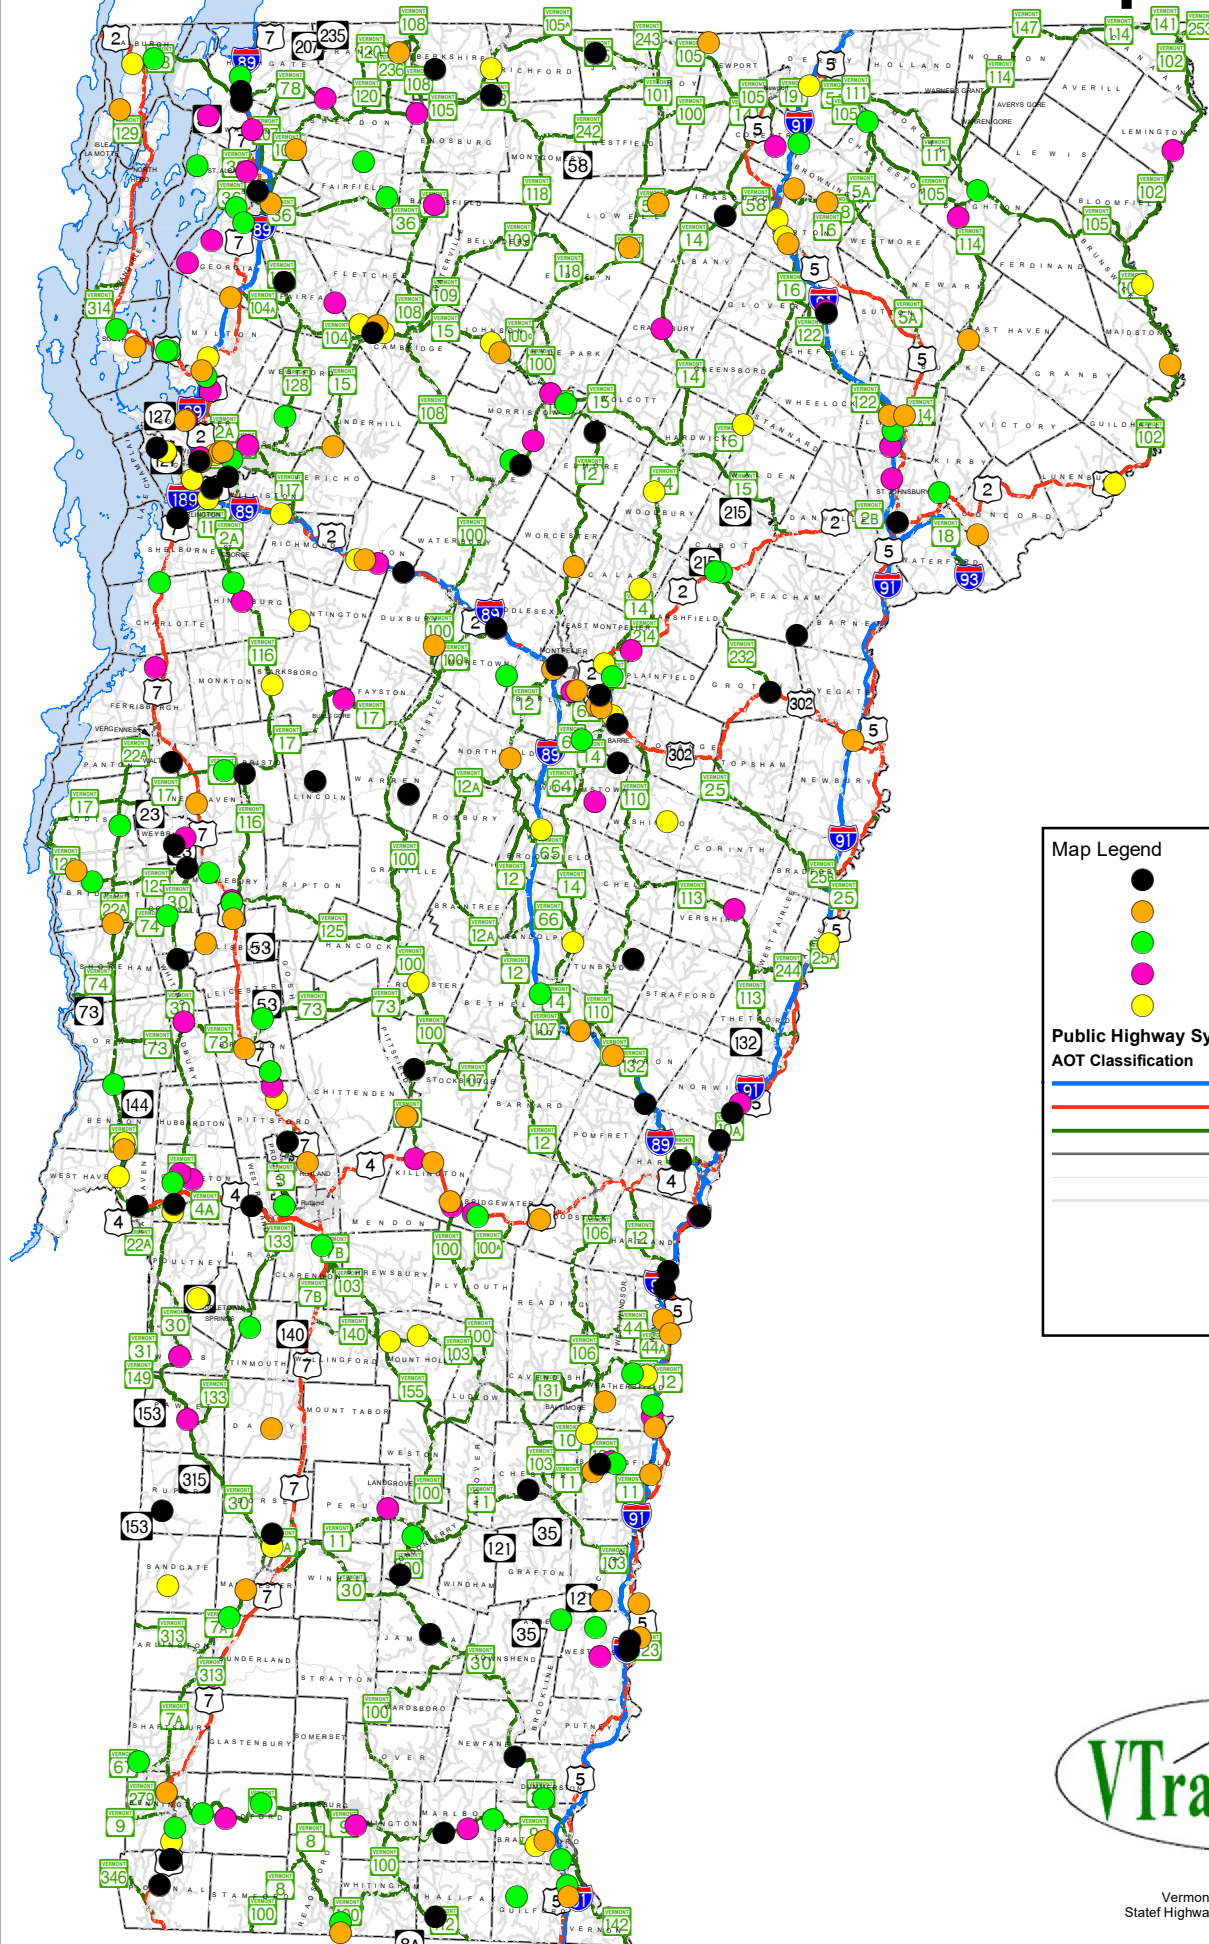

# 5 Year Fatal Crash Map

**Map Legend**

- 2018 Fatal Crashes
- 2017 Fatal Crashes
- 2016 Fatal Crashes
- 2015 Fatal Crashes
- 2014 Fatal Crashes

**Public Highway System**  
**AOT Classification**

- Interstate Highway
- US Highway
- Vermont State Highway
- Class 1 Town Highway
- Class 2 Town Highway
- Class 3 Town Highway
- Class 4 Town Highway
- Legal Trail
- State Forest Highway
- National Forest Highway
- Proposed Highway

Map Produced by  
 Vermont Agency of Transportation  
 State Highway Safety Office - Crash Data Unit  
 February 21, 2019