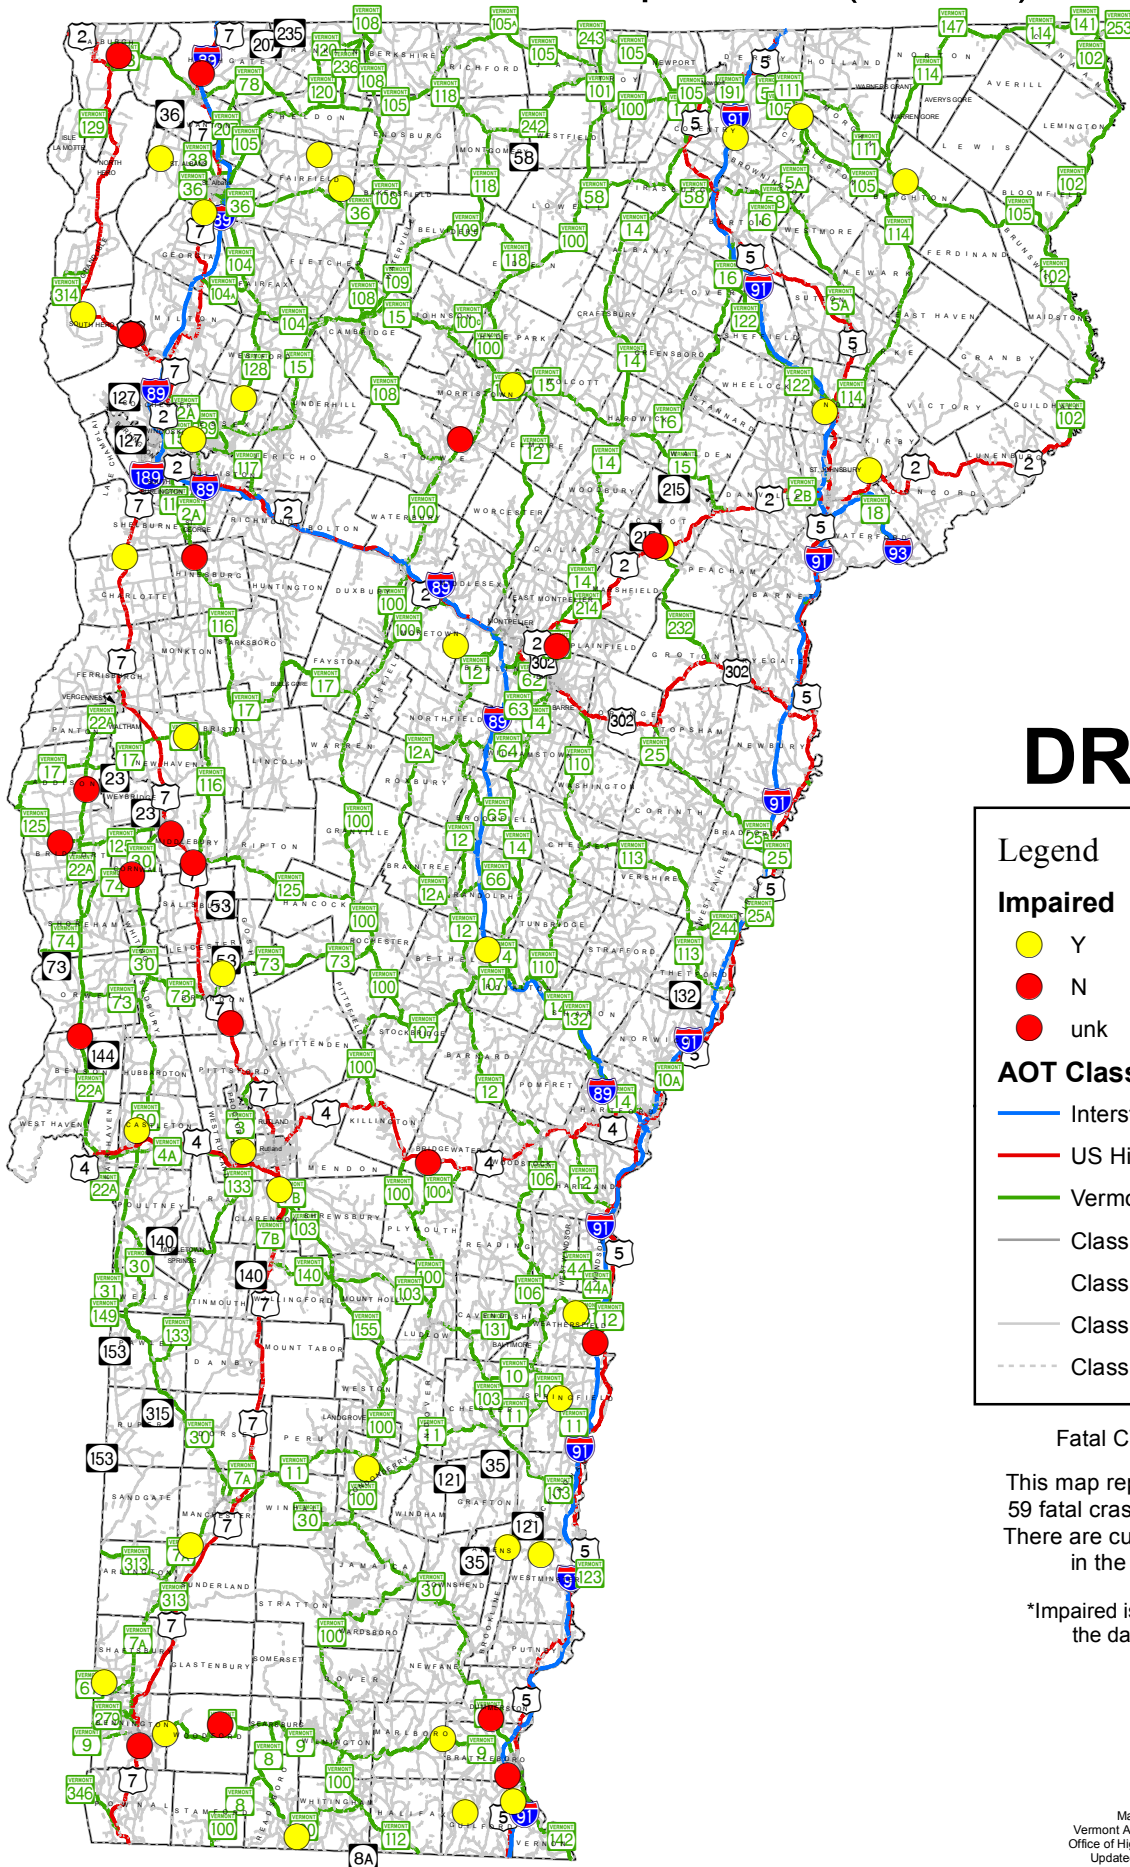

Fatal Crash Map - 2016 (to date)

DRAFT

Legend

Impaired

- Y
- N
- unk

AOT Classification

- Interstate Highway
- US Highway
- Vermont State Highway
- Class 1 Town Highway
- Class 2 Town Highway
- Class 3 Town Highway
- - - Class 4 Town Highway

Fatal Crashes Only

This map represents 59 of the 59 fatal crashes as of 2/16/17. There are currently 64 fatalities in the 59 crashes.

*Impaired is as reported as of the date of this map.