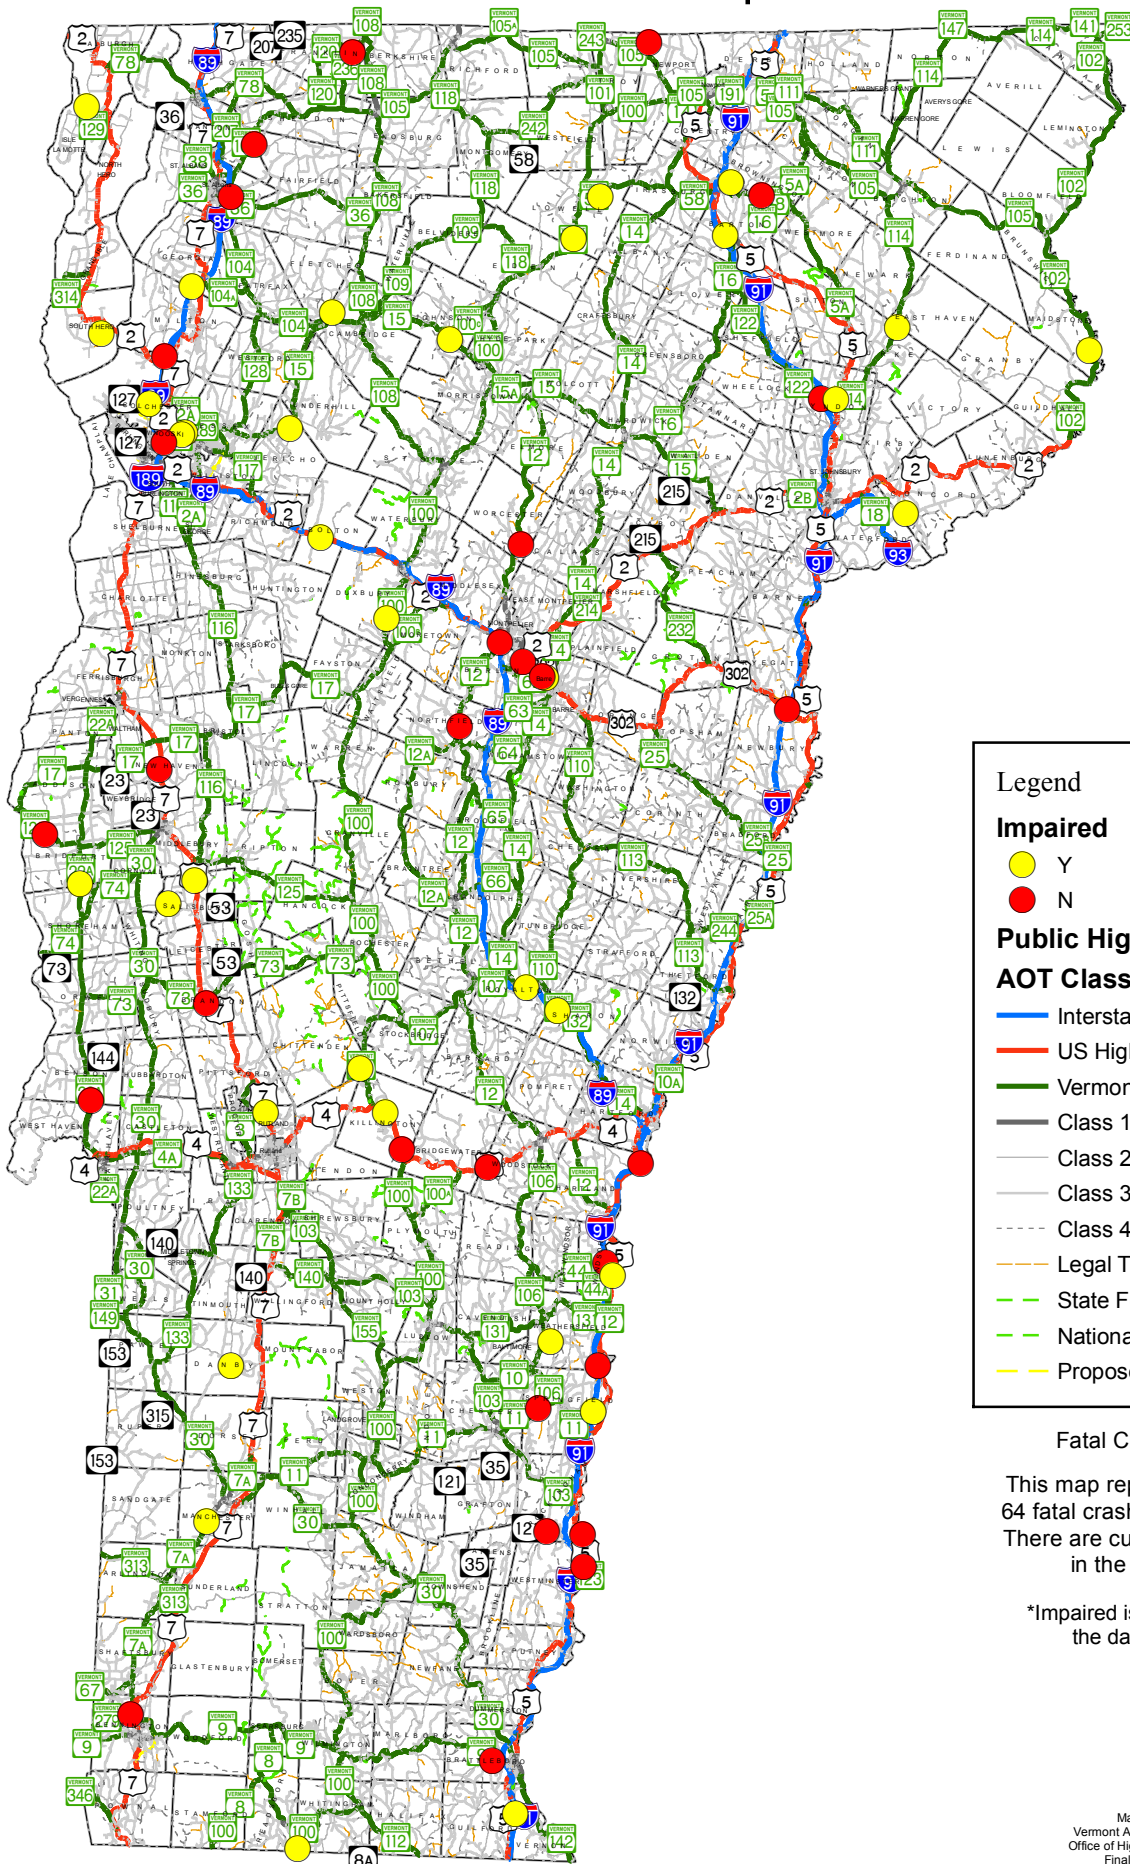

Fatal Crash Map - 2017

Legend

Impaired

- Y
- N

Public Highway System

AOT Classification

- Interstate Highway
- US Highway
- Vermont State Highway
- Class 1 Town Highway
- Class 2 Town Highway
- Class 3 Town Highway
- Class 4 Town Highway
- Legal Trail
- State Forest Highway
- National Forest Highway
- Proposed Highway

Fatal Crashes Only

This map represents 64 of the 64 fatal crashes as of 12/31/17. There are currently 70 fatalities in the 64 crashes.

*Impaired is as reported as of the date of this map.