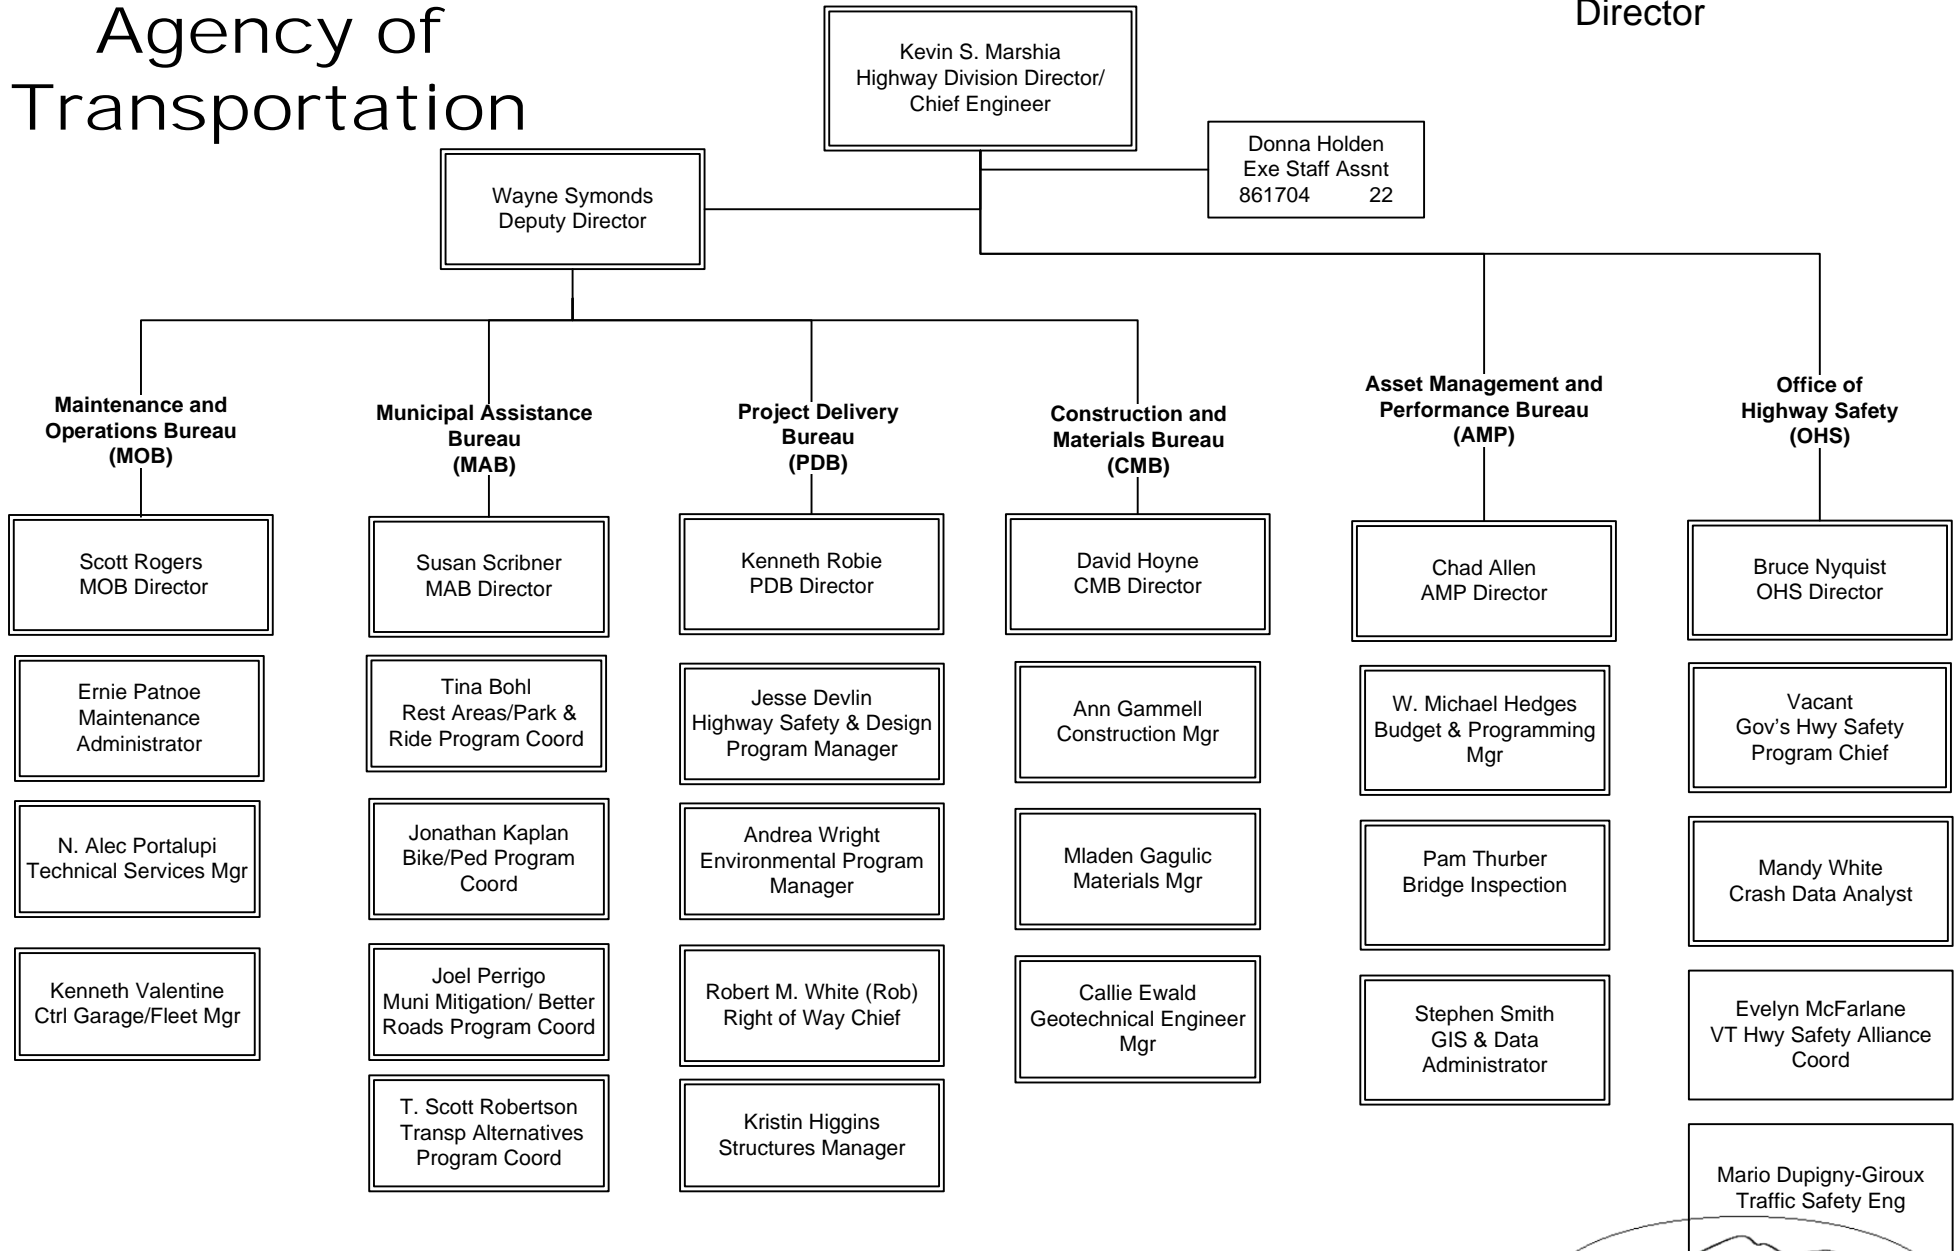

Agency of Transportation

Highway Division

Director