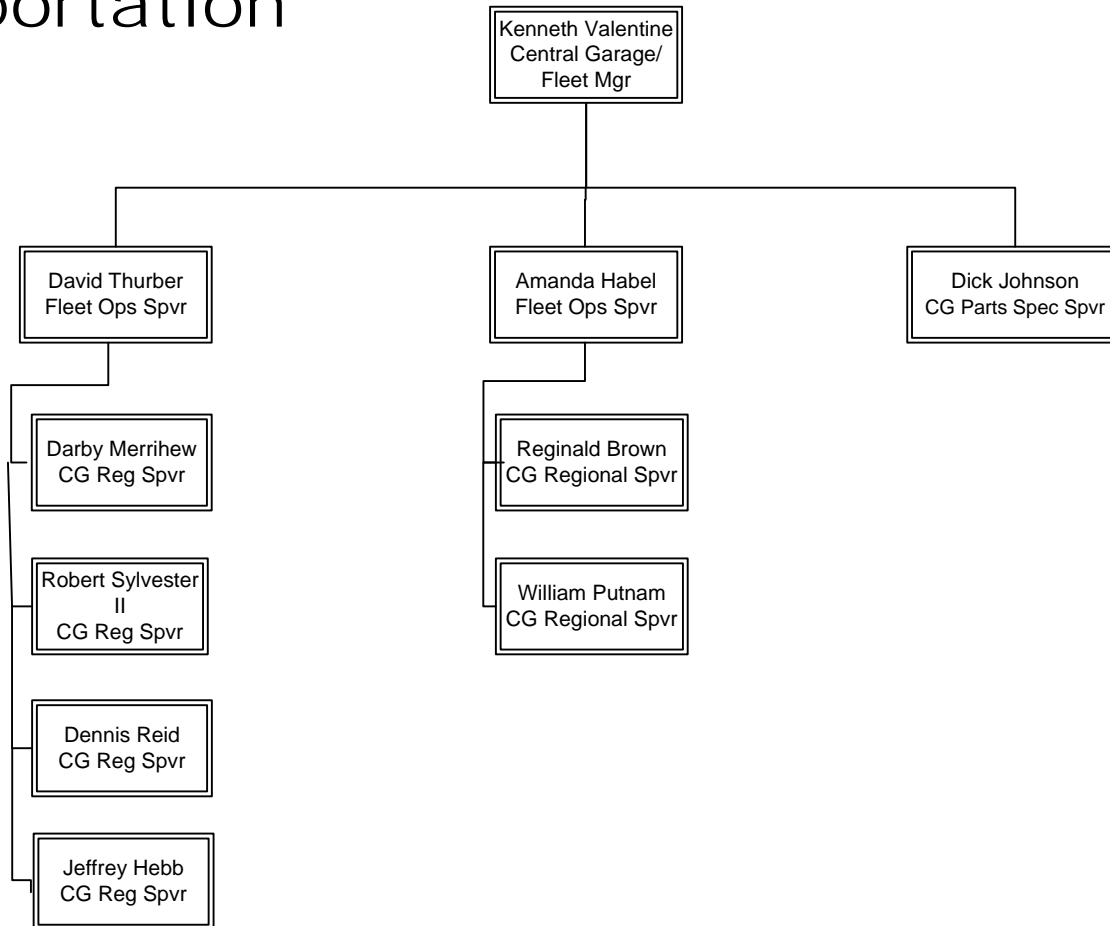

Agency of Transportation

Highway Division

Maintenance & Operations
Bureau
Central Garage, Berlin