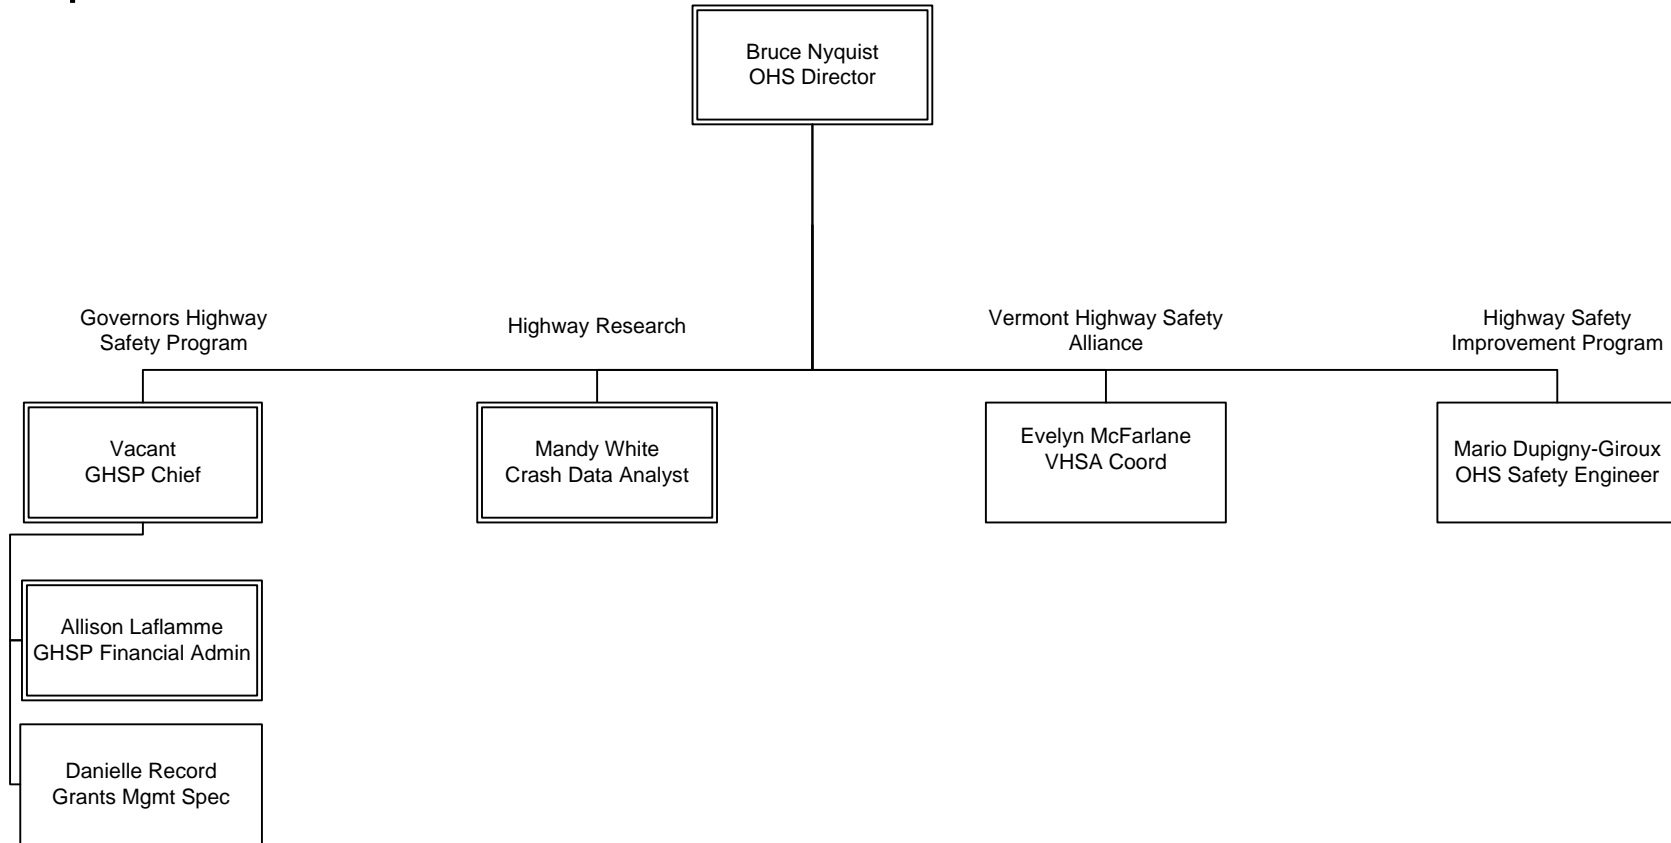

Agency of Transportation

Highway Division

Office of Highway Safety

FY17