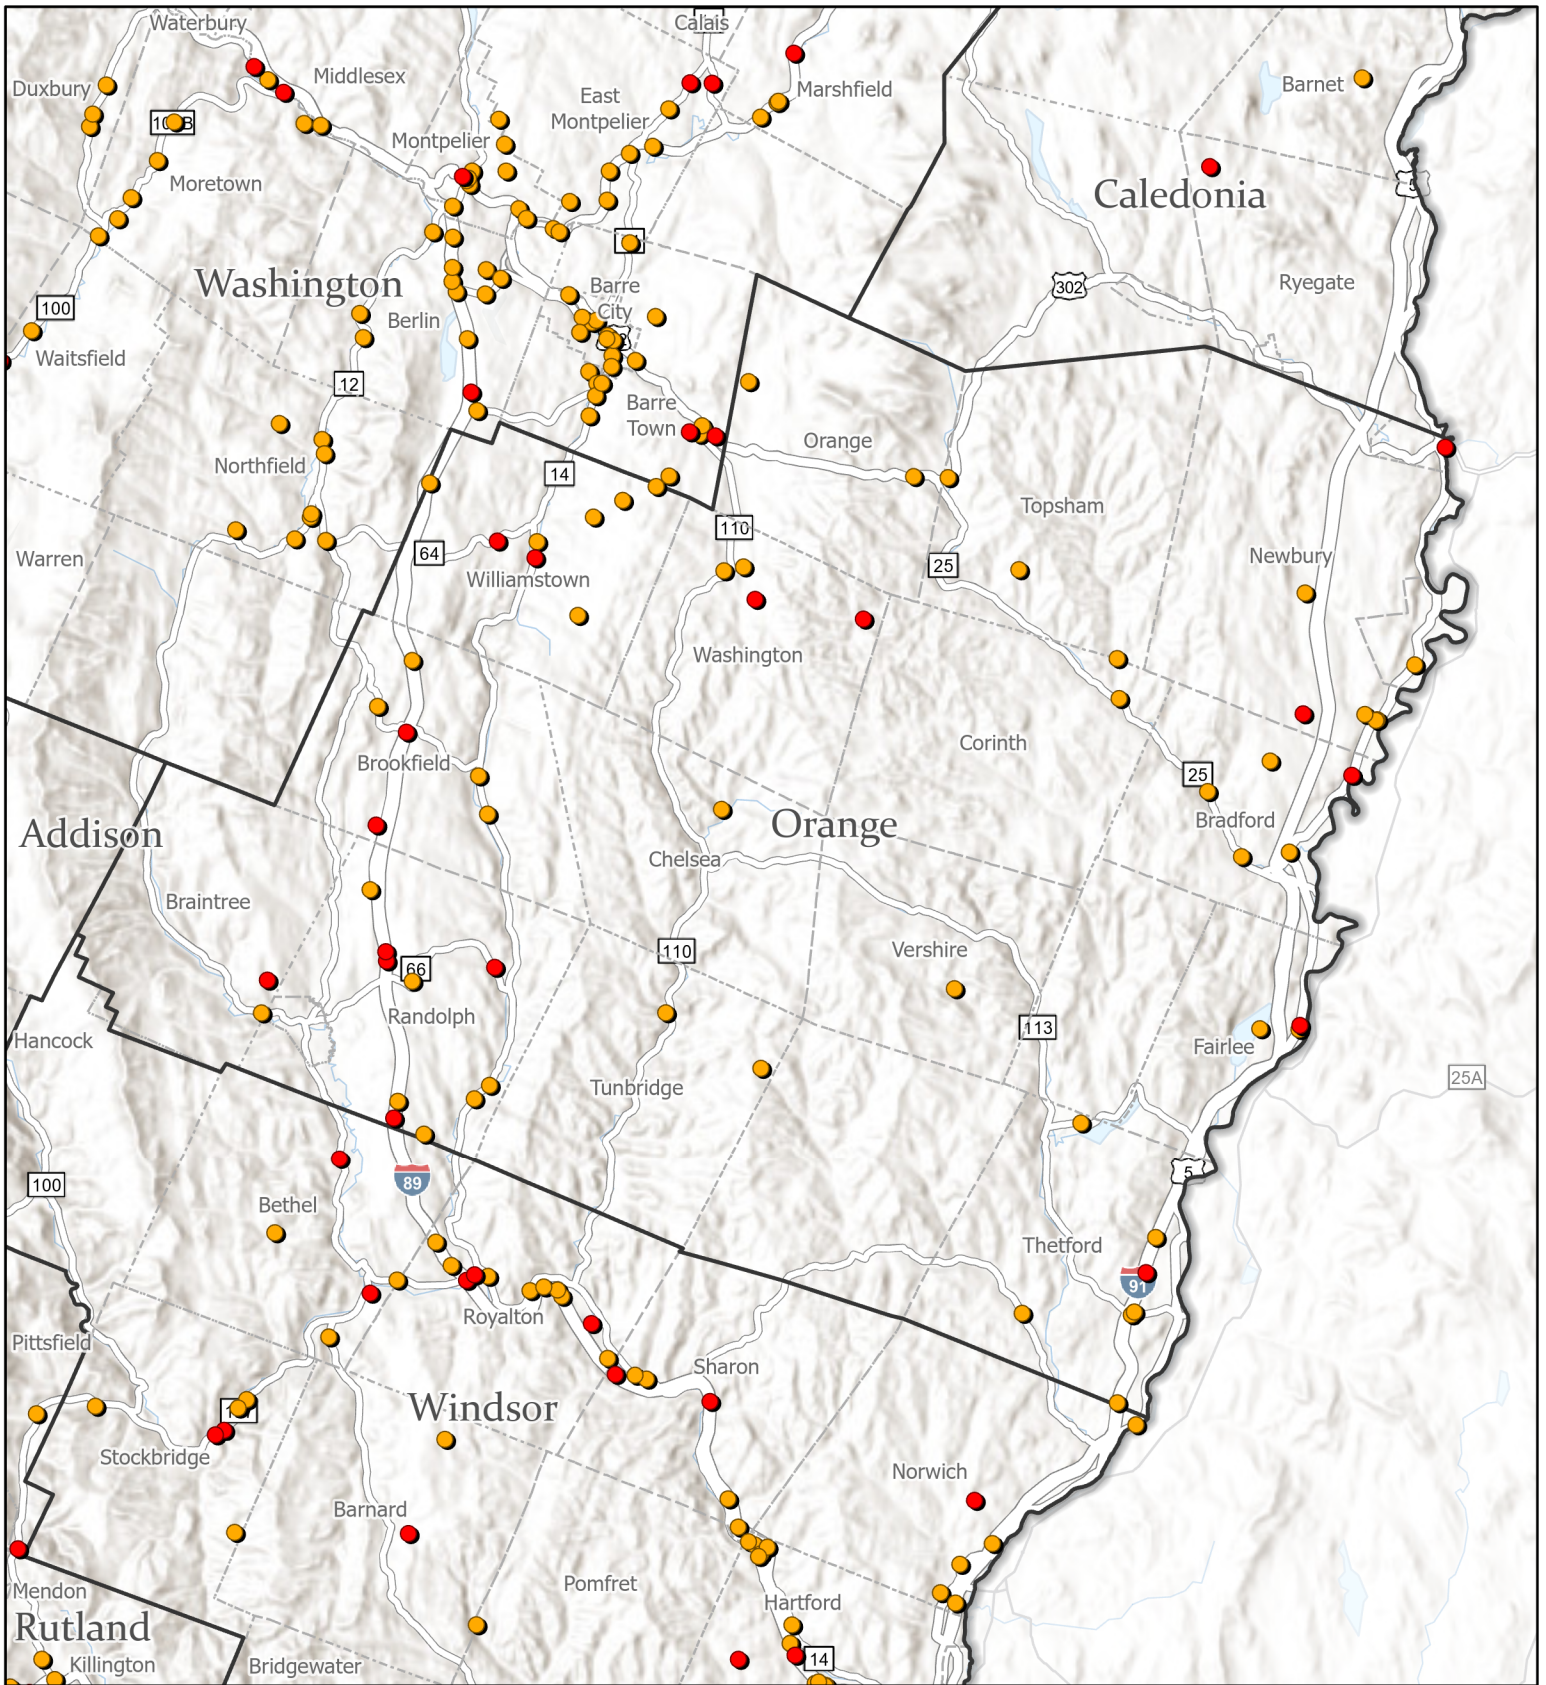

Major Crashes 2019-2023

ORANGE

- Fatal
- Serious Injury