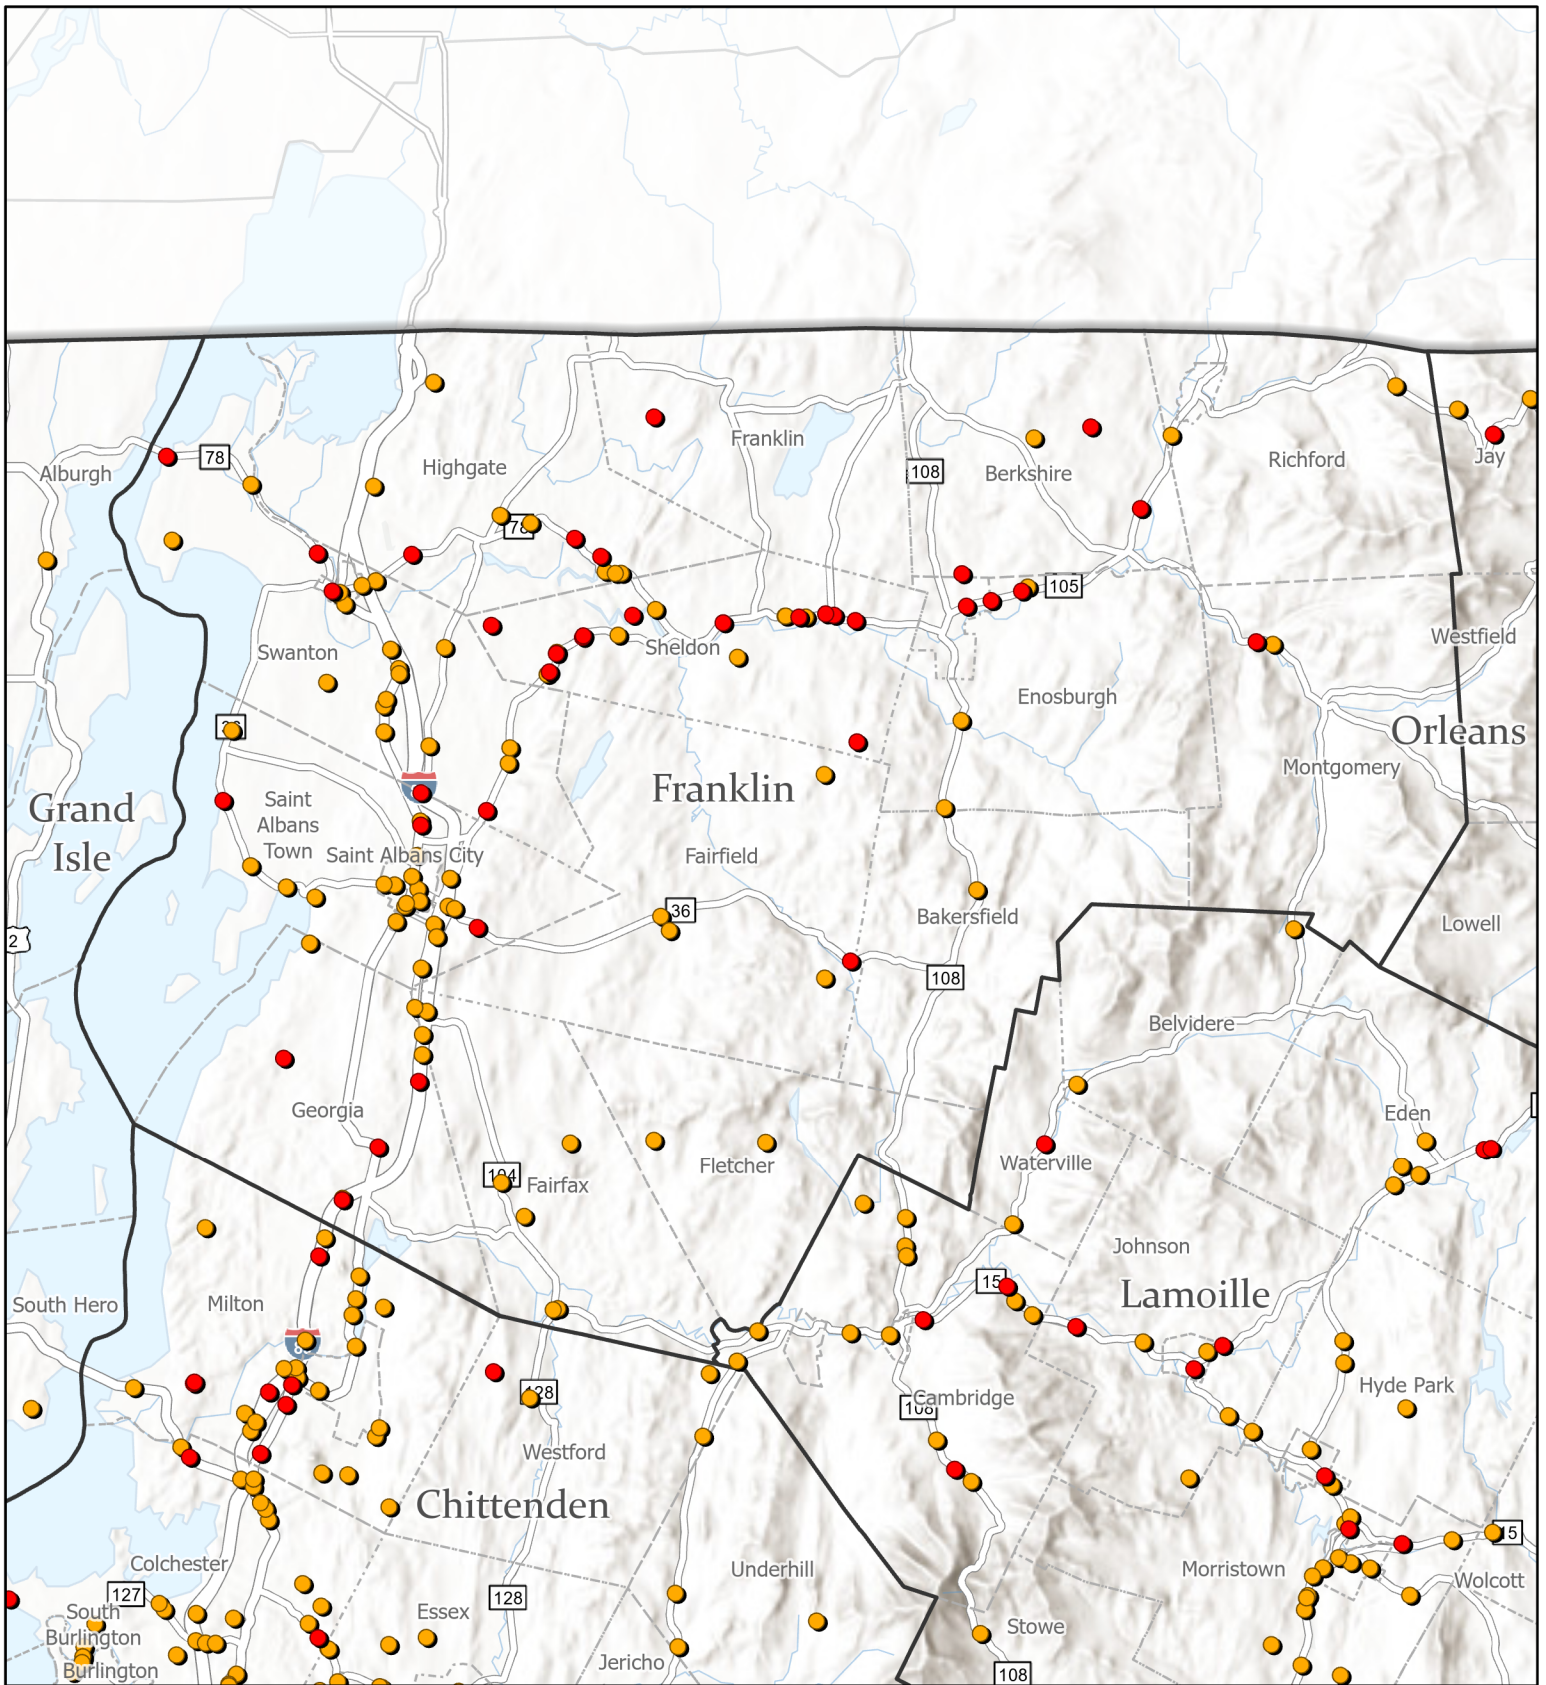

# Major Crashes 2019-2023

## Major Crashes 2019-2023

*ESSEX*

- Fatal
- Serious Injury