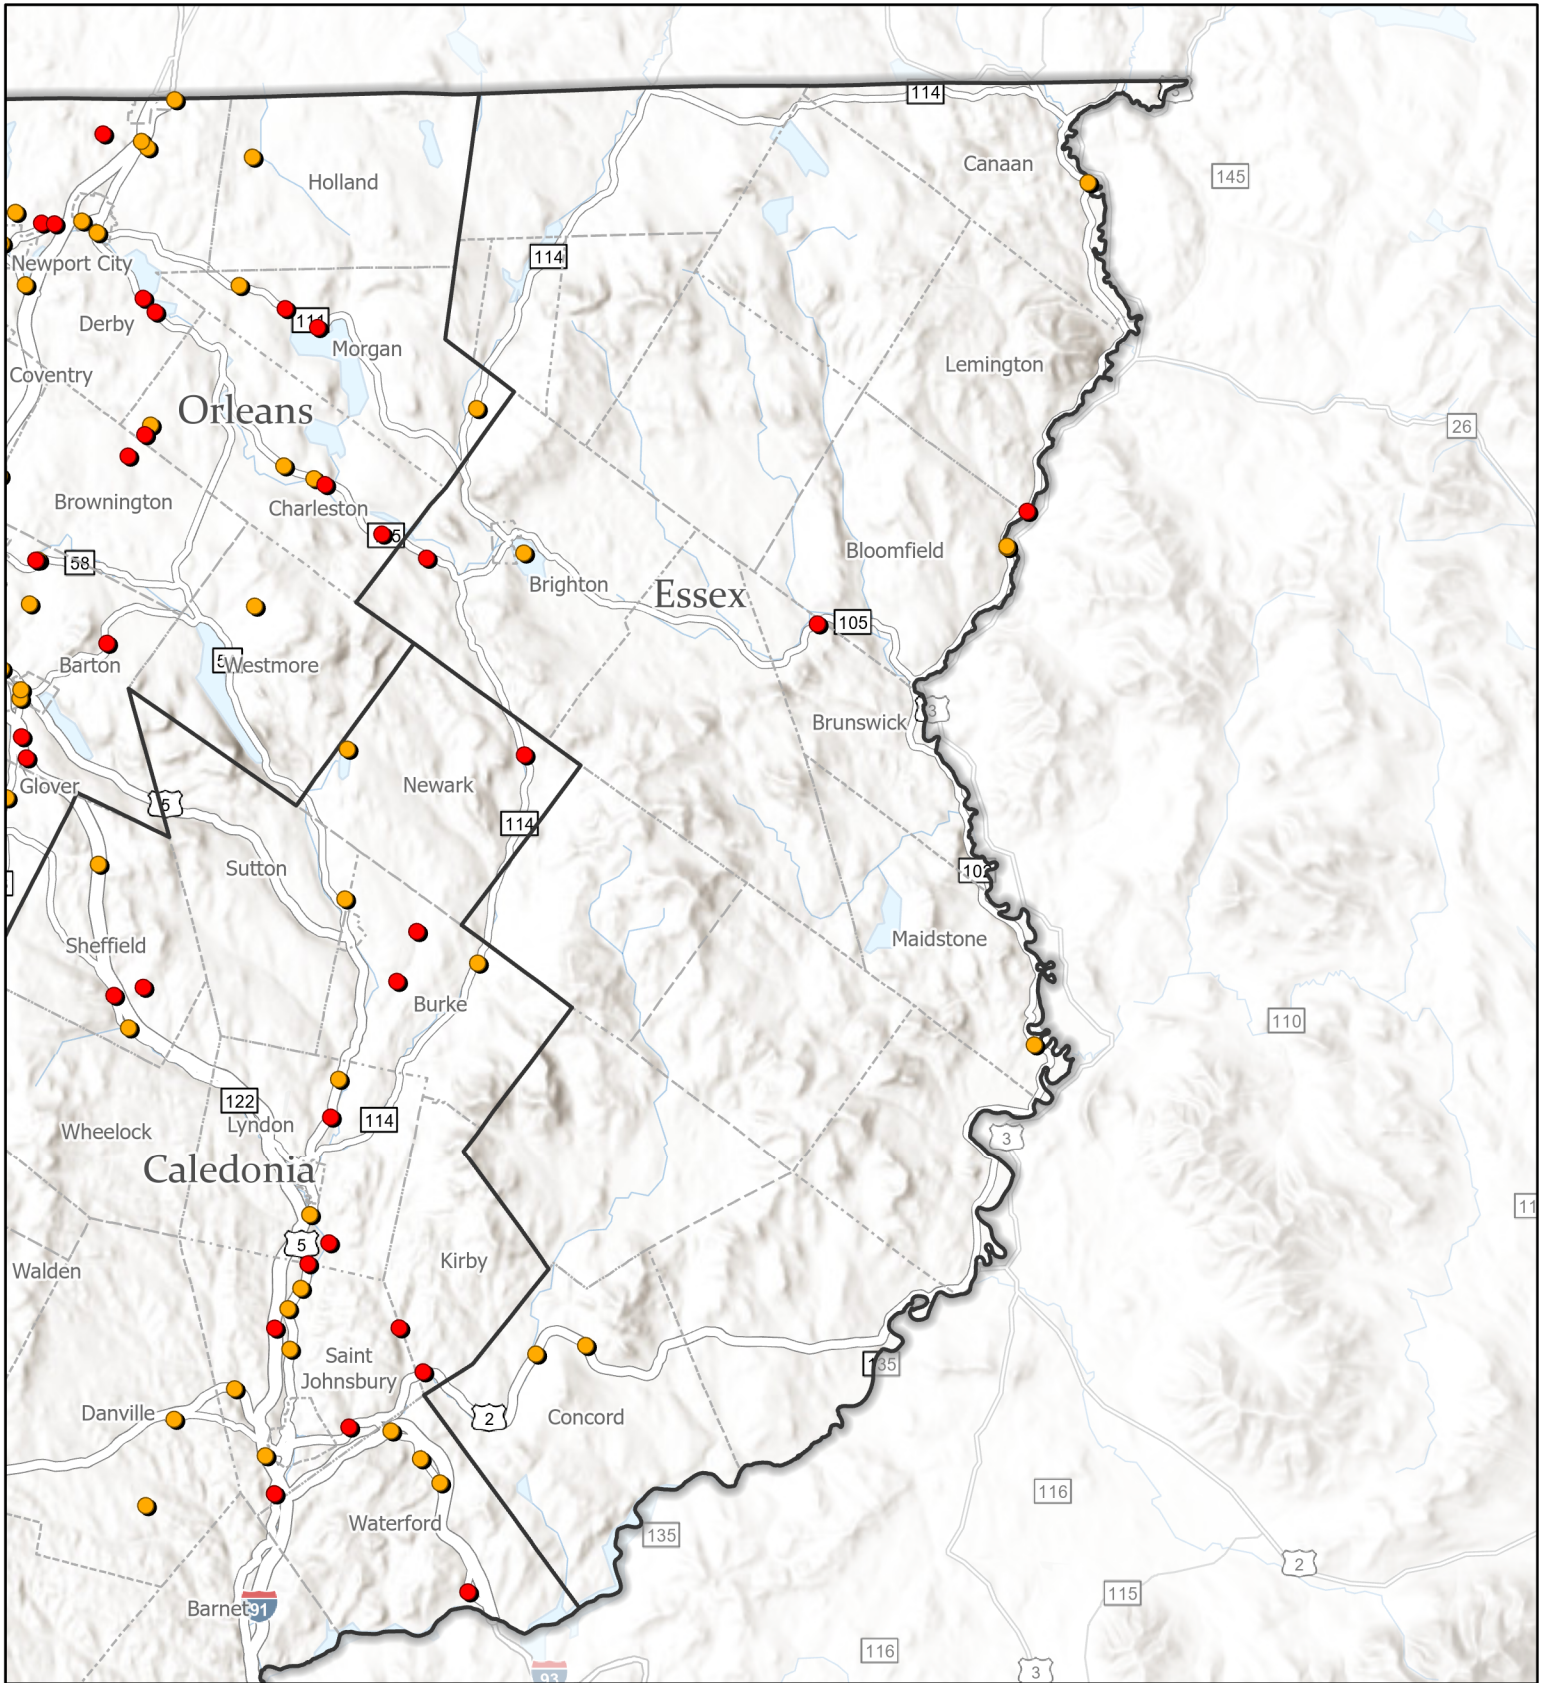

Major Crashes 2019-2023

ESSEX

- Fatal
- Serious Injury