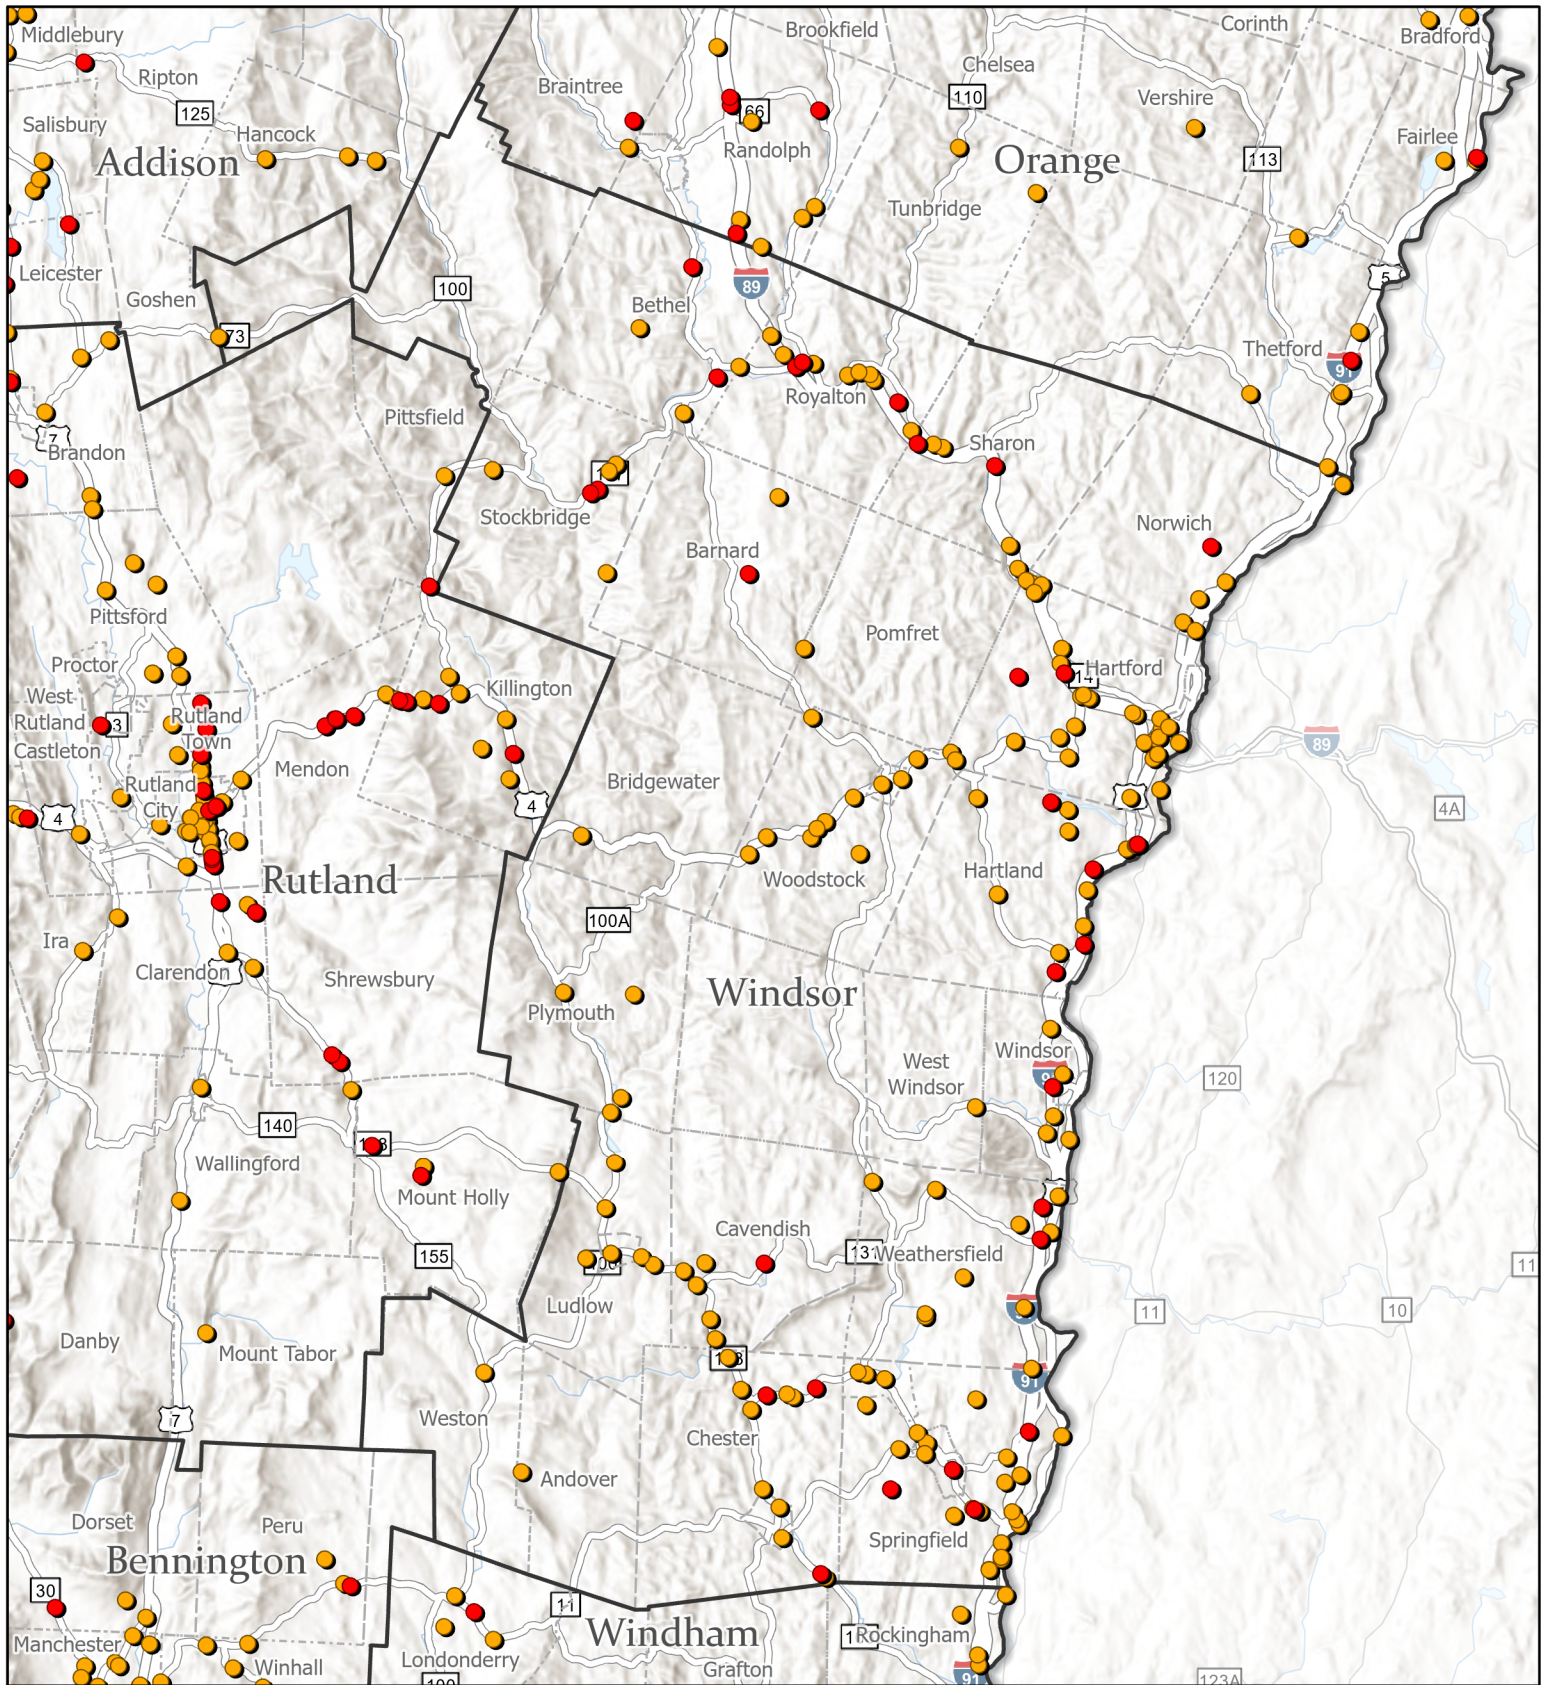

Major Crashes 2019-2023

WINDSOR

- Fatal
- Serious Injury