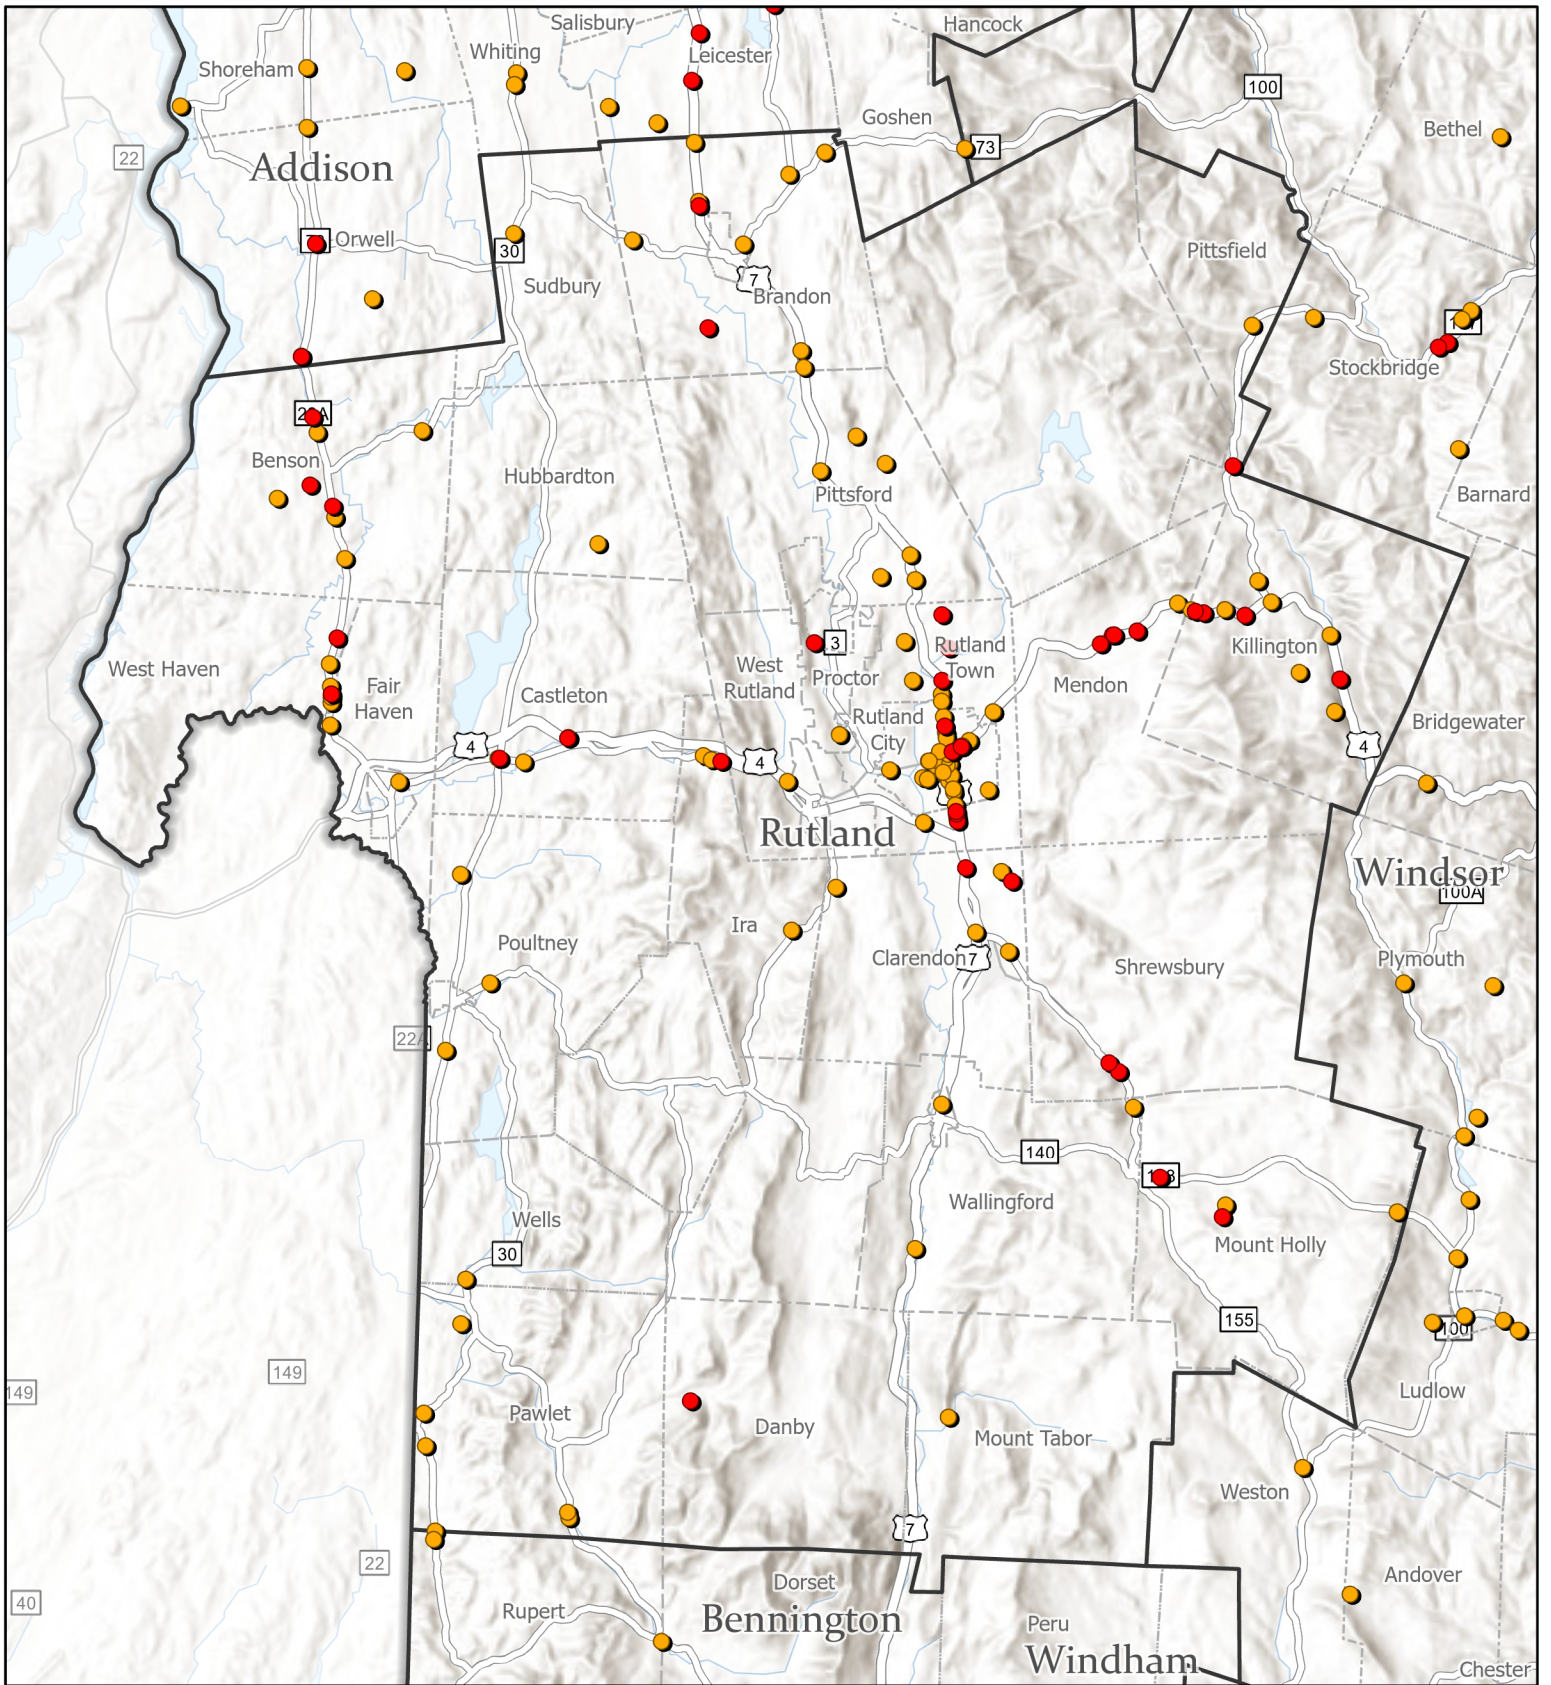

# Major Crashes 2019-2023

# Major Crashes 2019-2023

**ORANGE**

- Fatal
- Serious Injury

# Major Crashes 2019-2023

*RUTLAND*

- Fatal
- Serious Injury