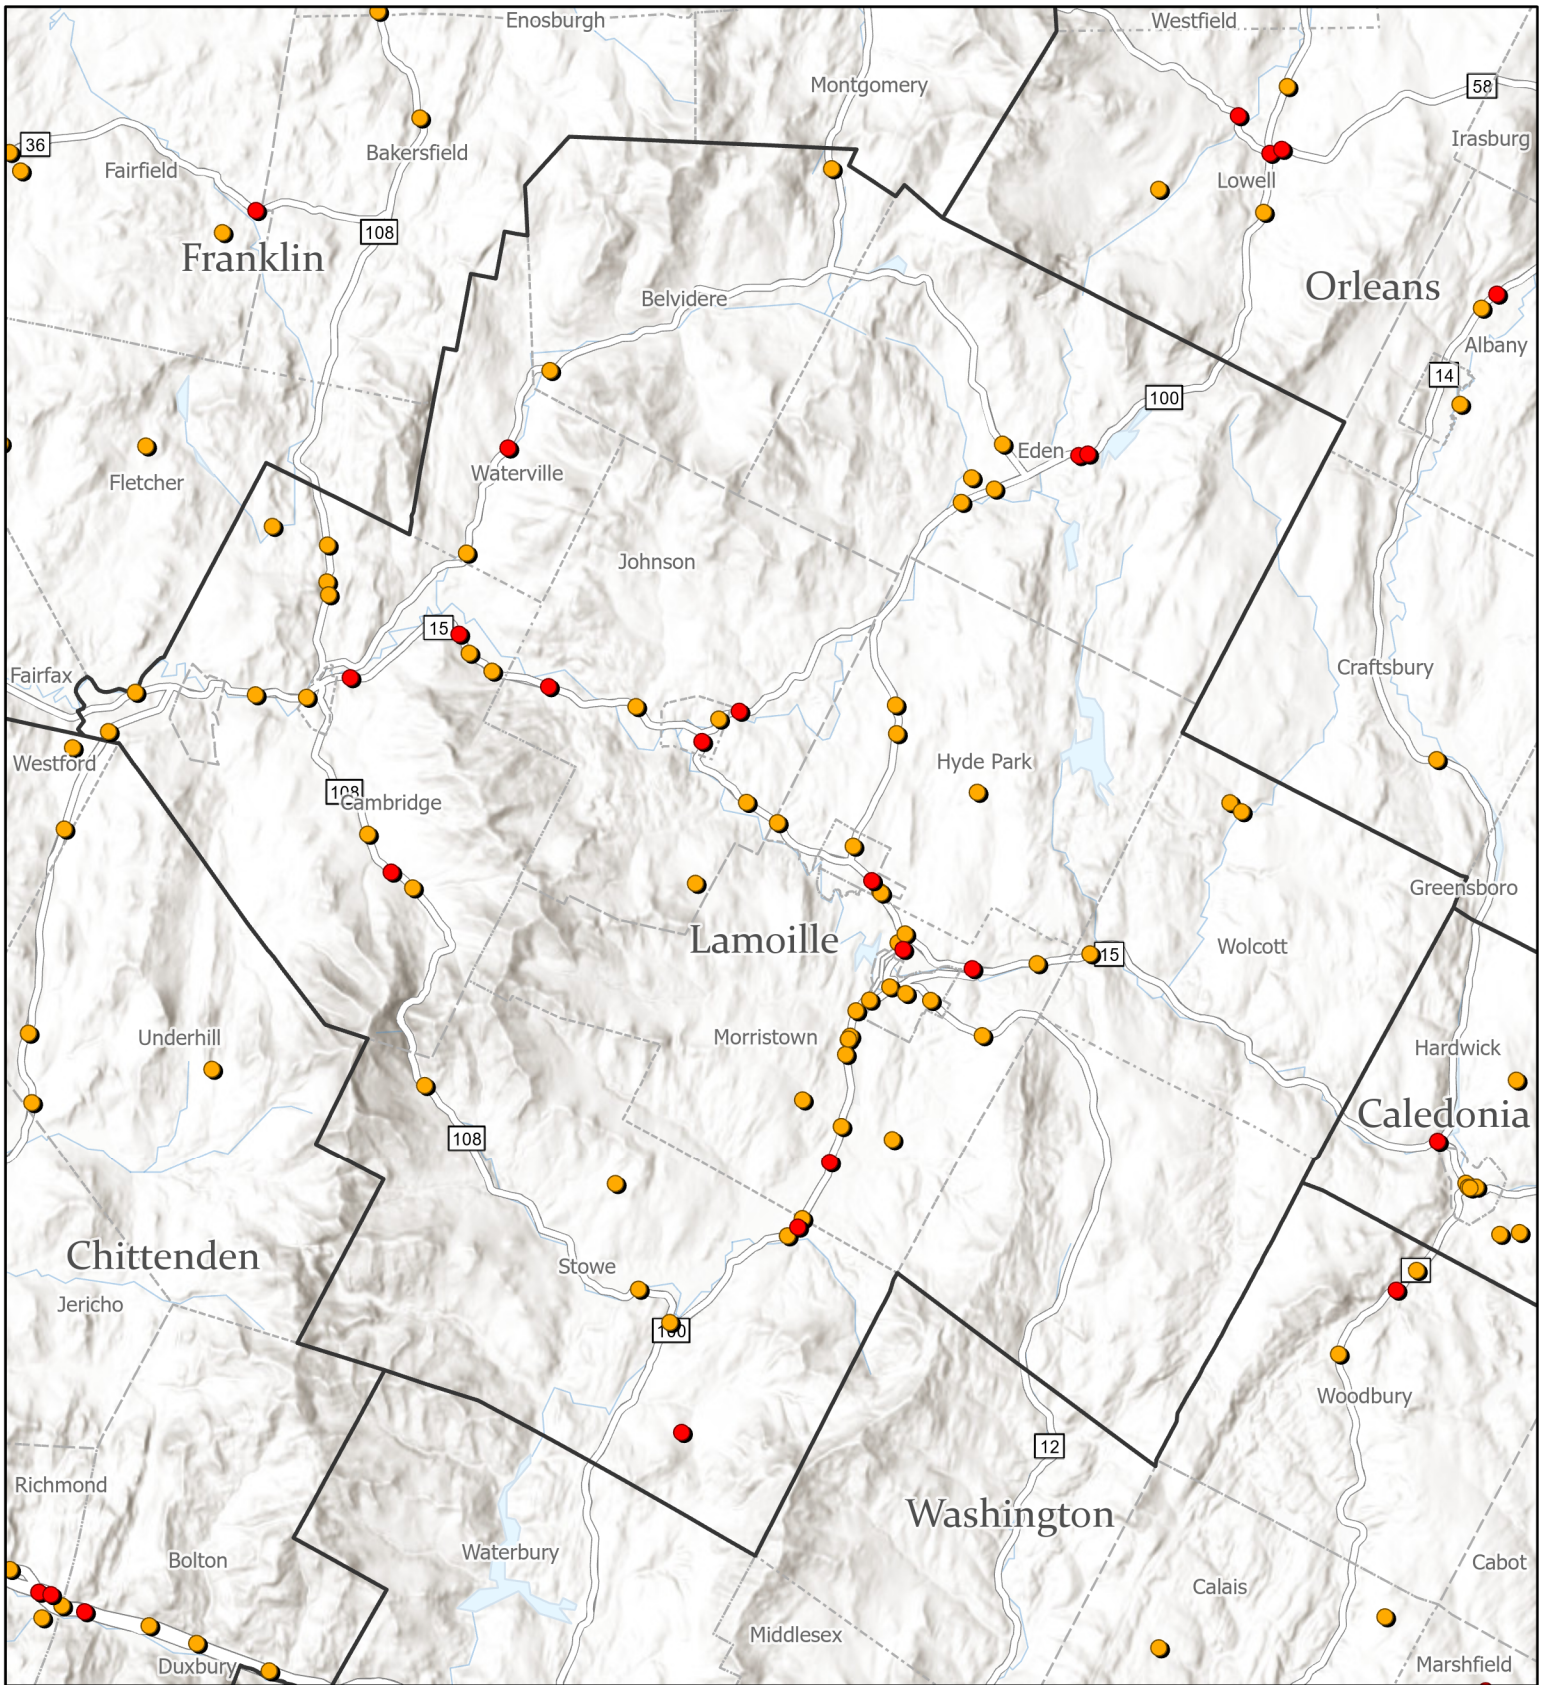

# Major Crashes 2019-2023

## FRANKLIN

- Fatal
- Serious Injury