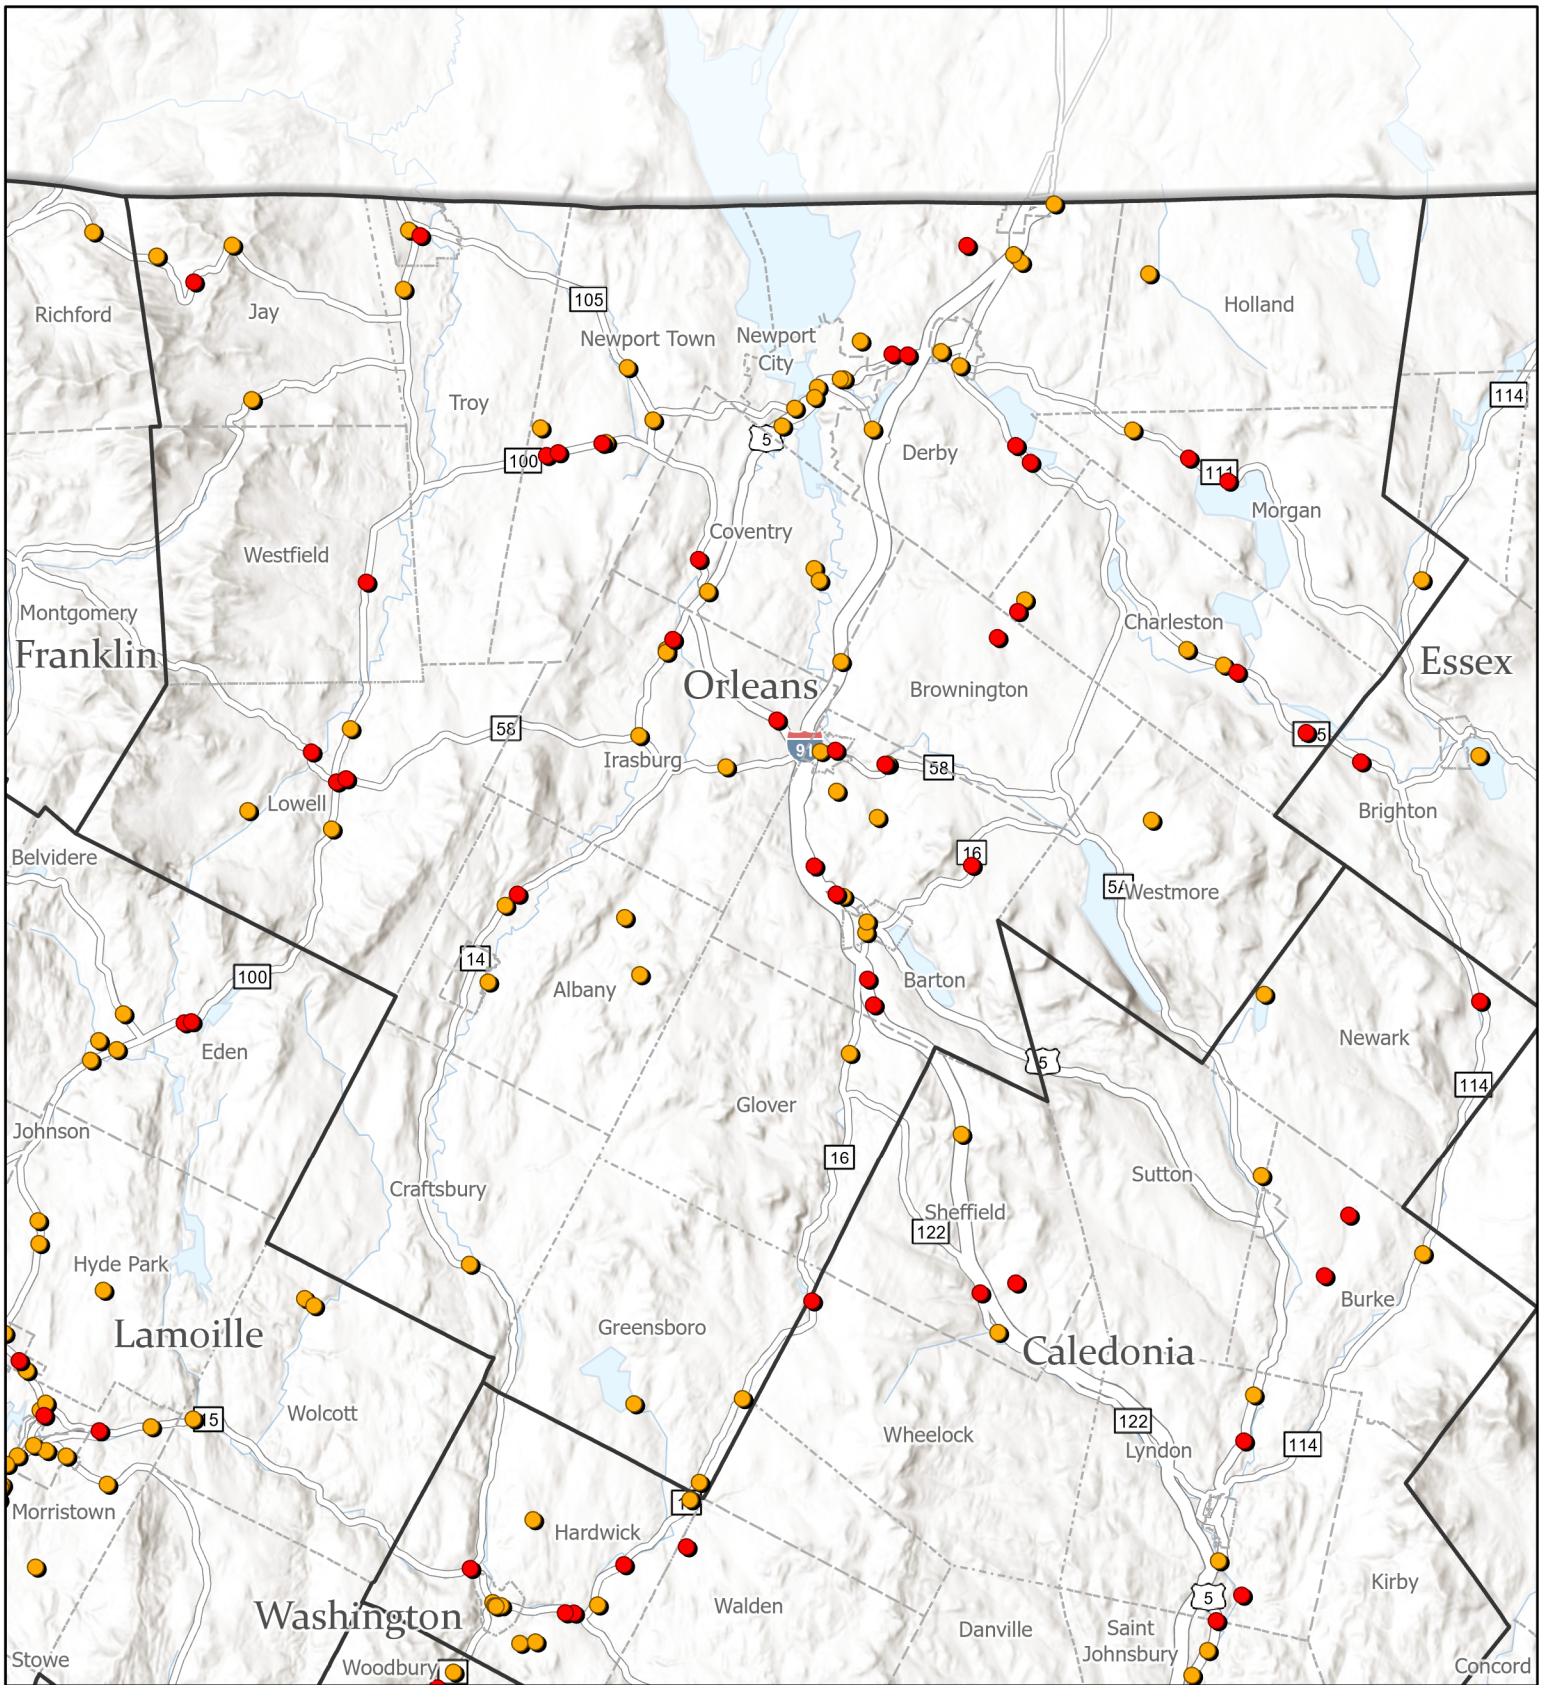

# Major Crashes 2019-2023

## LAMOILLE

- Fatal
- Serious Injury

# Major Crashes 2019-2023

**ORANGE**

- Fatal
- Serious Injury