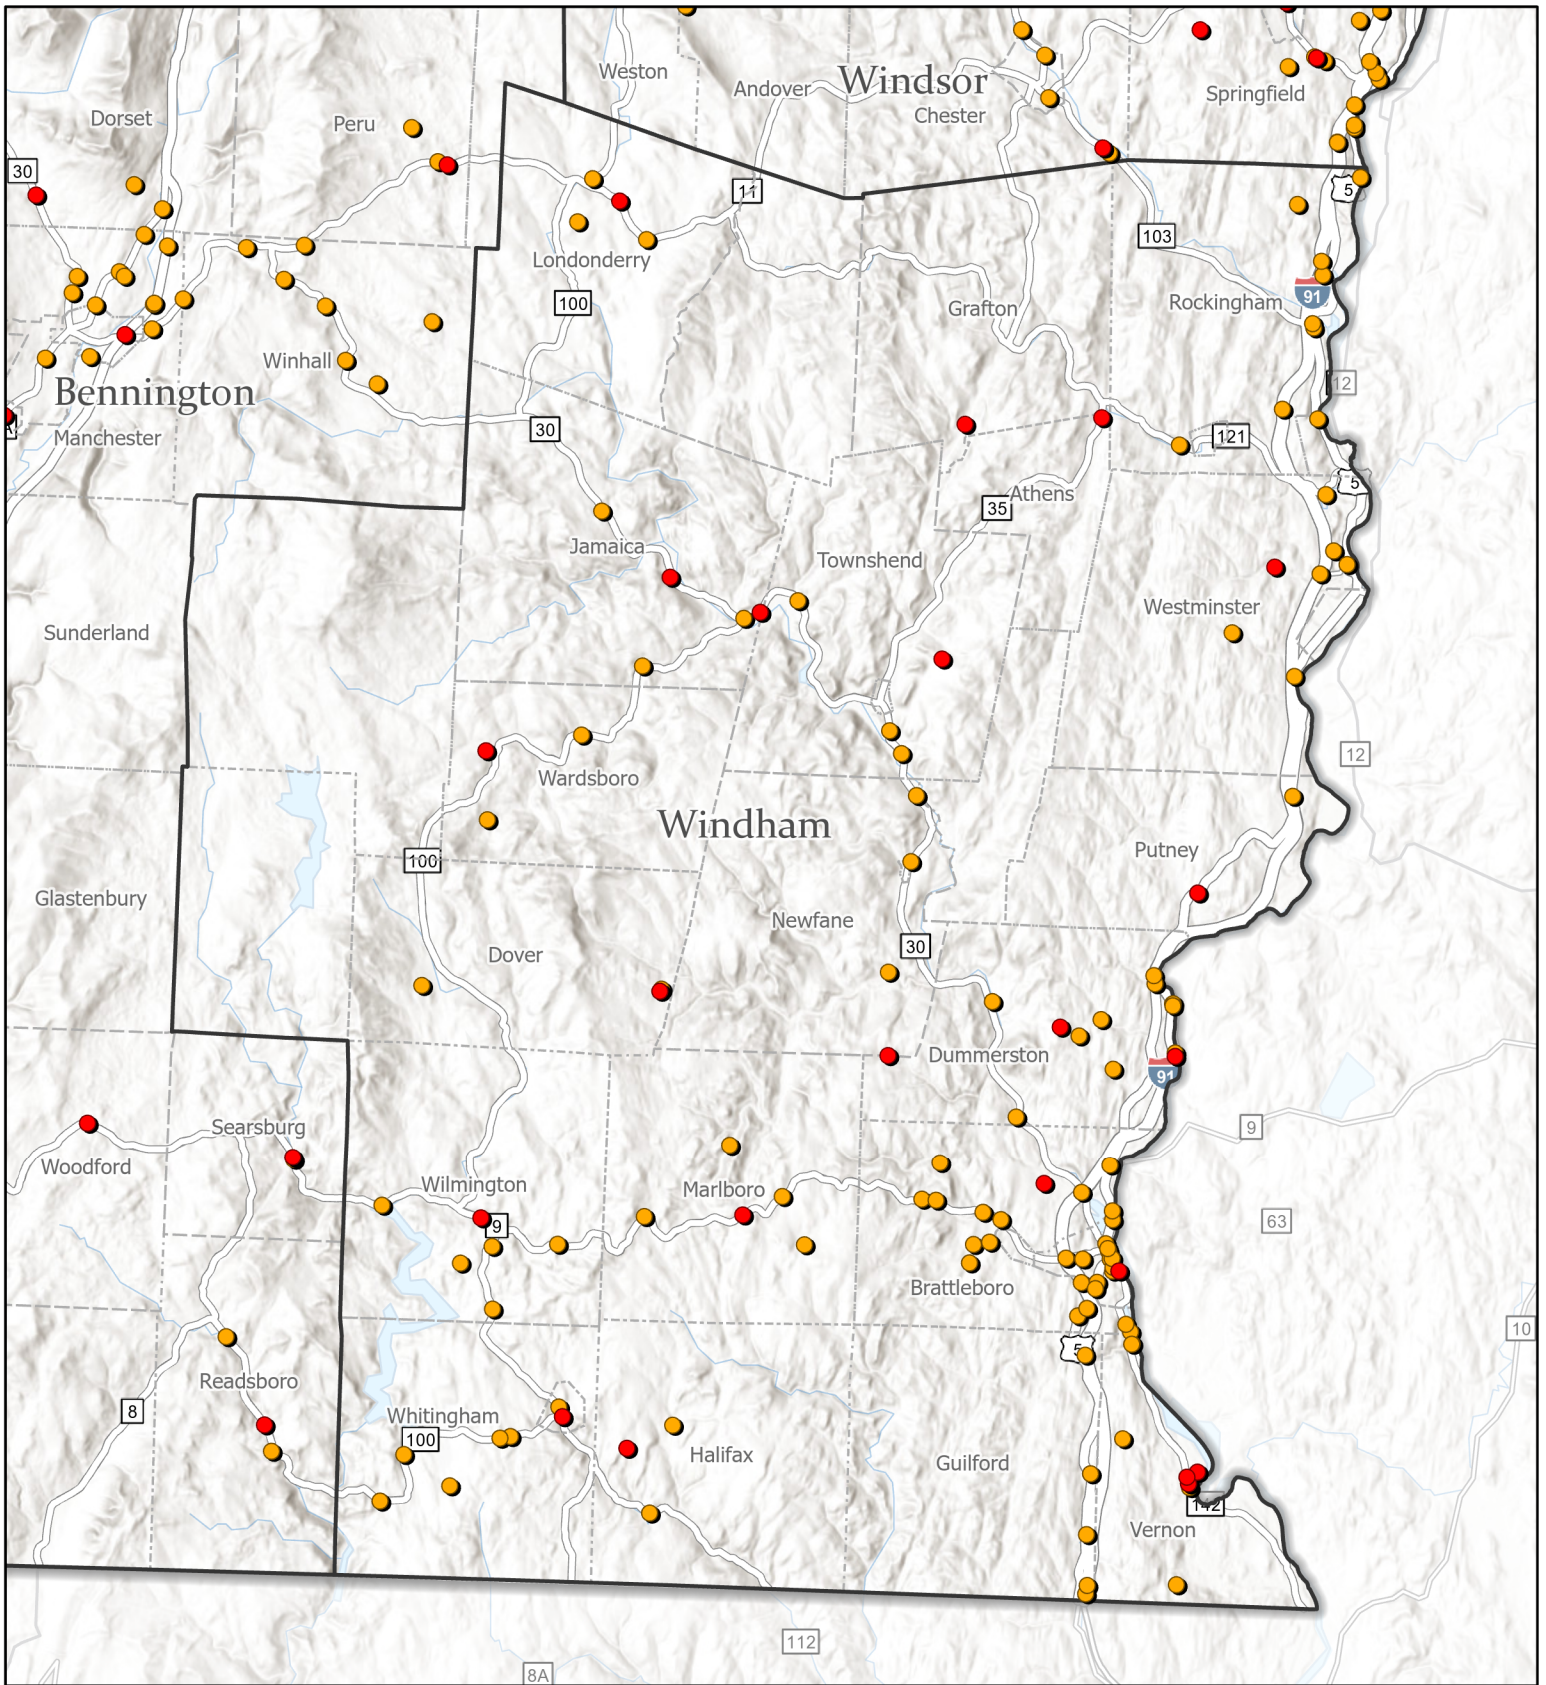

# Major Crashes 2019-2023

# Major Crashes 2019-2023

*RUTLAND*

- Fatal
- Serious Injury

# Major Crashes 2019-2023

WASHINGTON

- Fatal
- Serious Injury