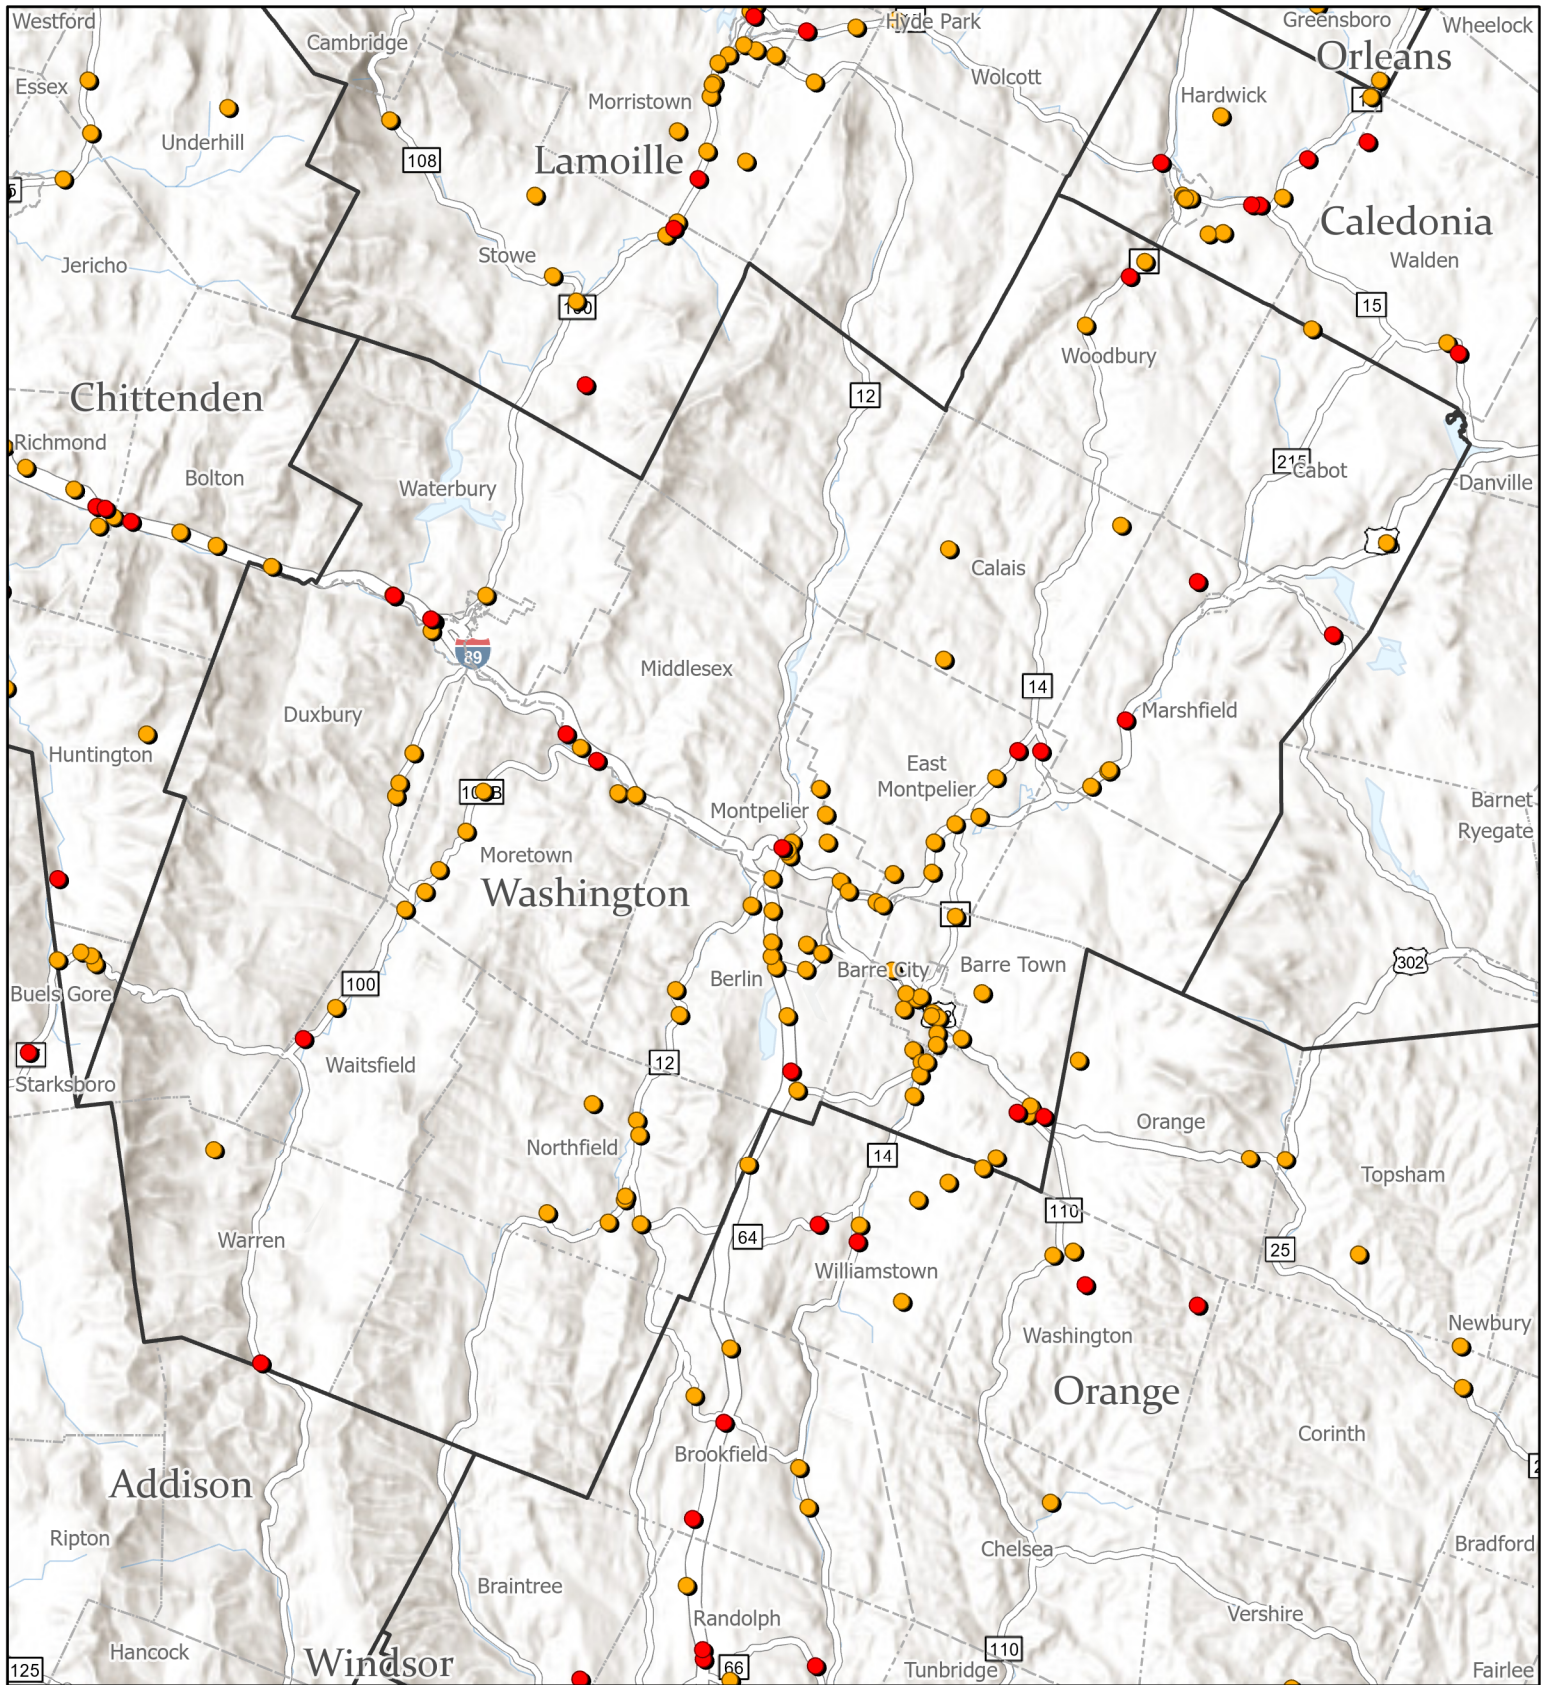

# Major Crashes 2019-2023

## ORLEANS

- Fatal
- Serious Injury

# Major Crashes 2019-2023

*RUTLAND*

- Fatal
- Serious Injury