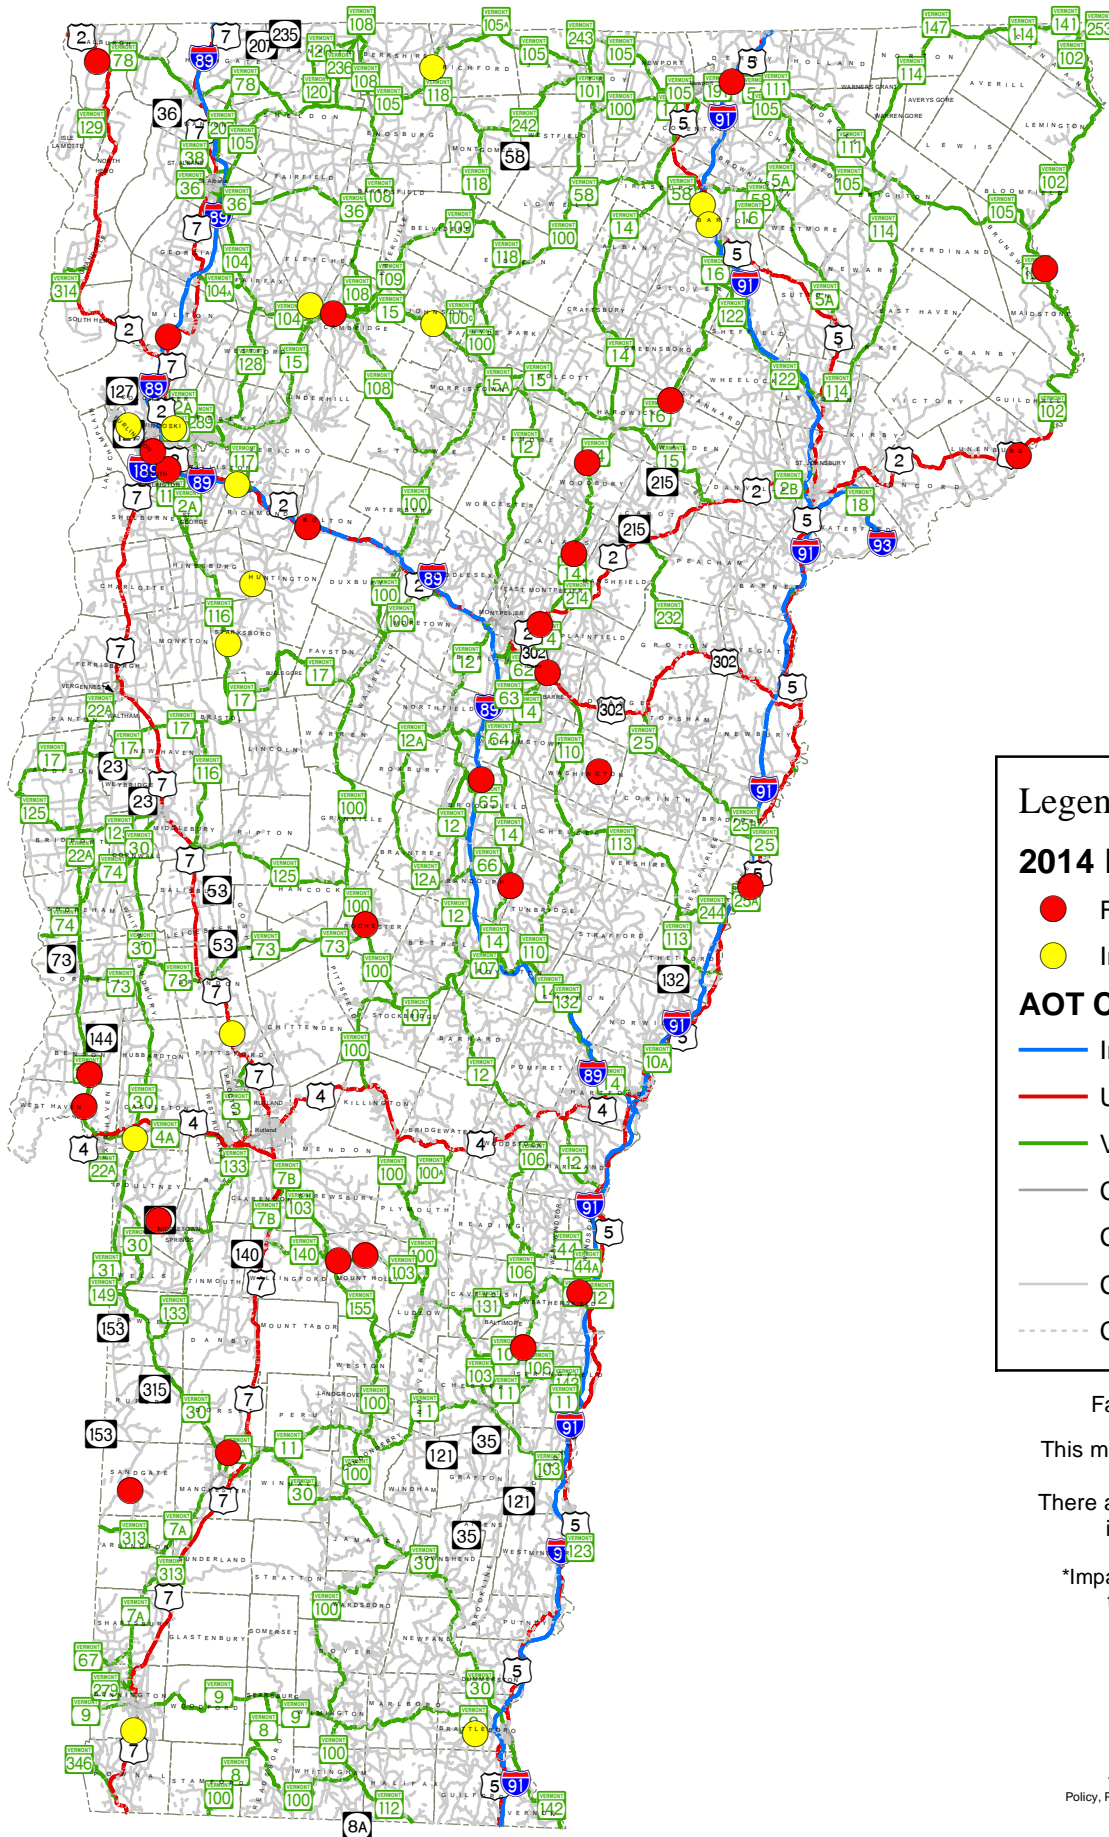

Fatal Crash Map - 2014

Legend

2014 Fatal Crashes

- Fatal Crashes
- Impaired Fatal Crashes*

AOT Classification

- Interstate Highway
- US Highway
- Vermont State Highway
- Class 1 Town Highway
- Class 2 Town Highway
- Class 3 Town Highway
- - - Class 4 Town Highway

Fatal Crashes Only

This map represents 42 of the 42 fatal crashes. There are currently 44 fatalities in the 42 crashes.

*Impaired is as reported as of the date of this map.