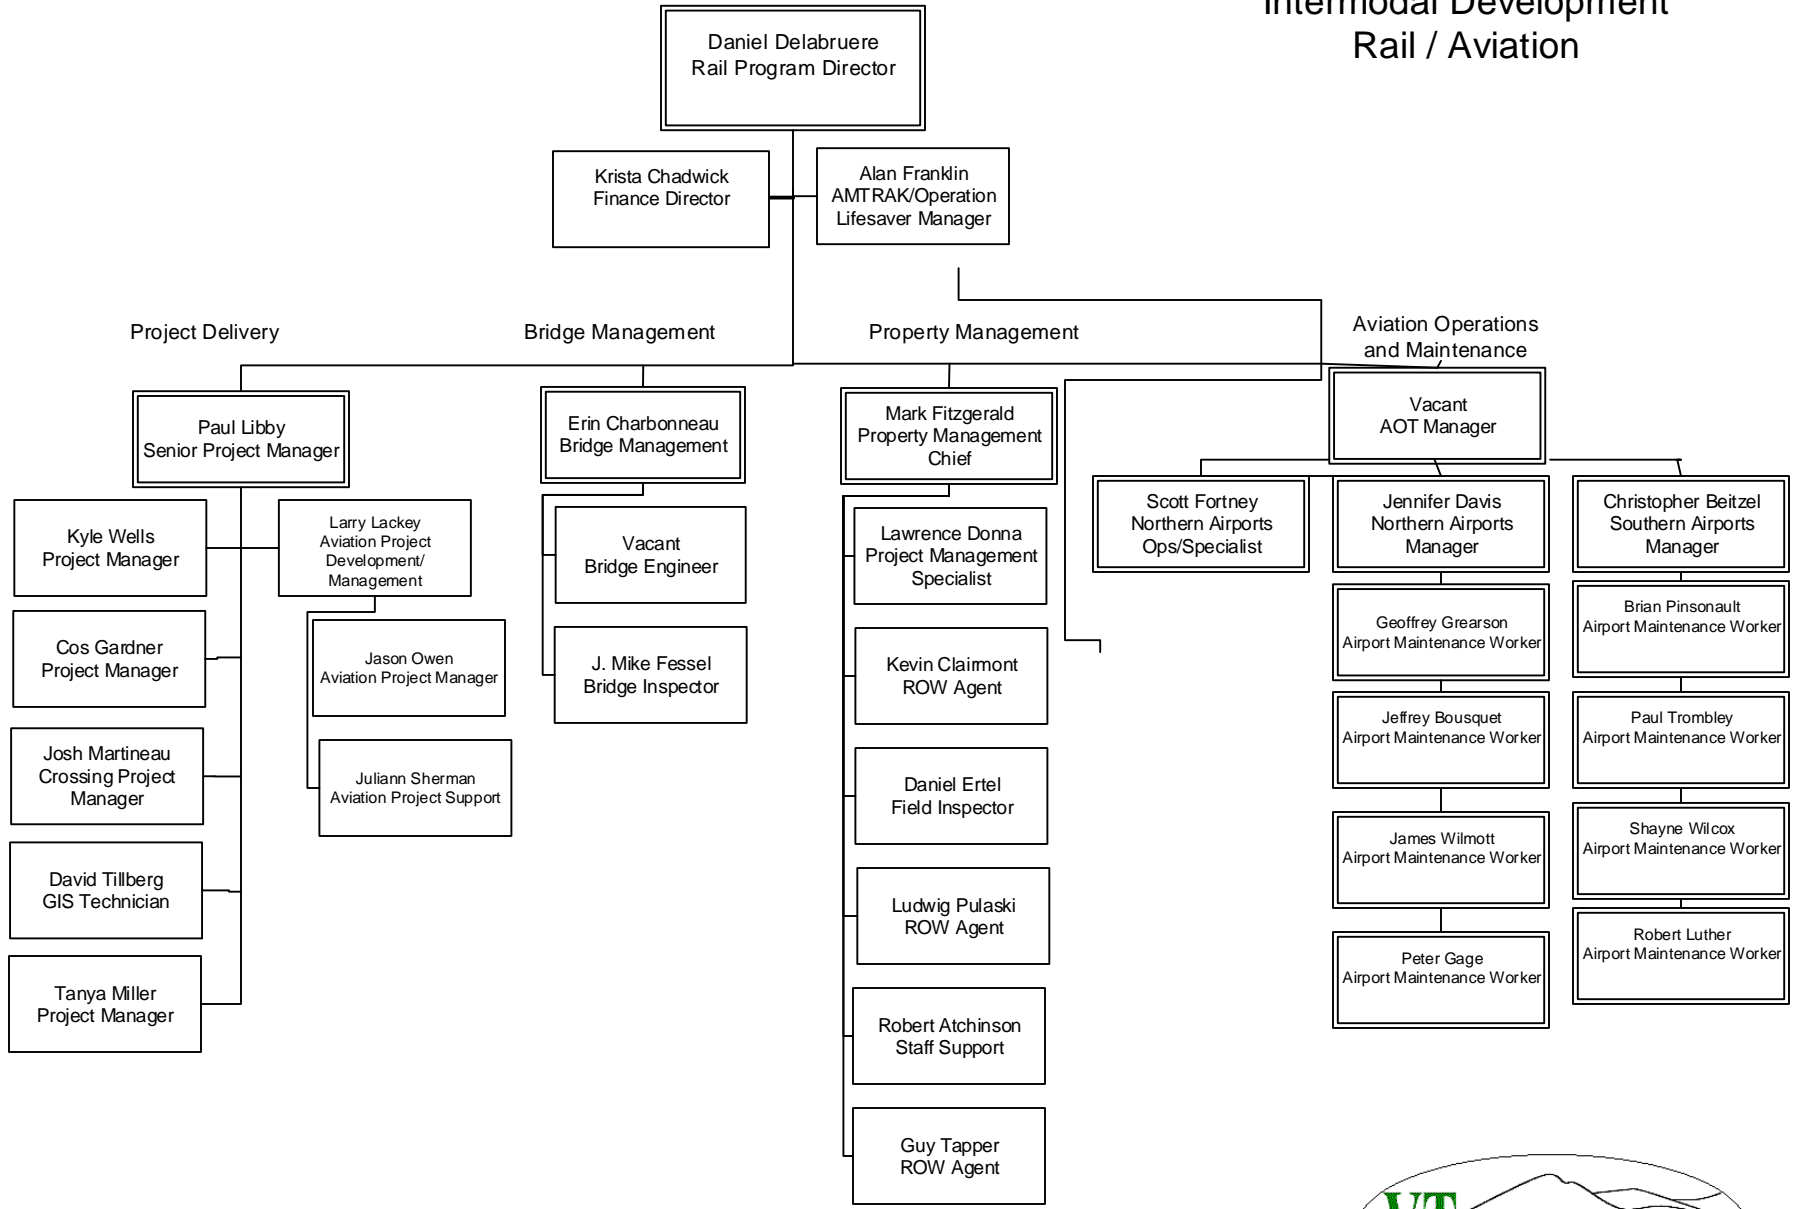

Director

A. BELL
AOT Plan Coord II
860566 25

Policy and Planning & Research Bureau

Legend:
P = Pilot Position

Rail

Intermodal Development
Rail / Aviation

Legend:
P = Pilot Position

Intermodal Development Public Outreach / Public Transit

Legend:
P = Pilot Position