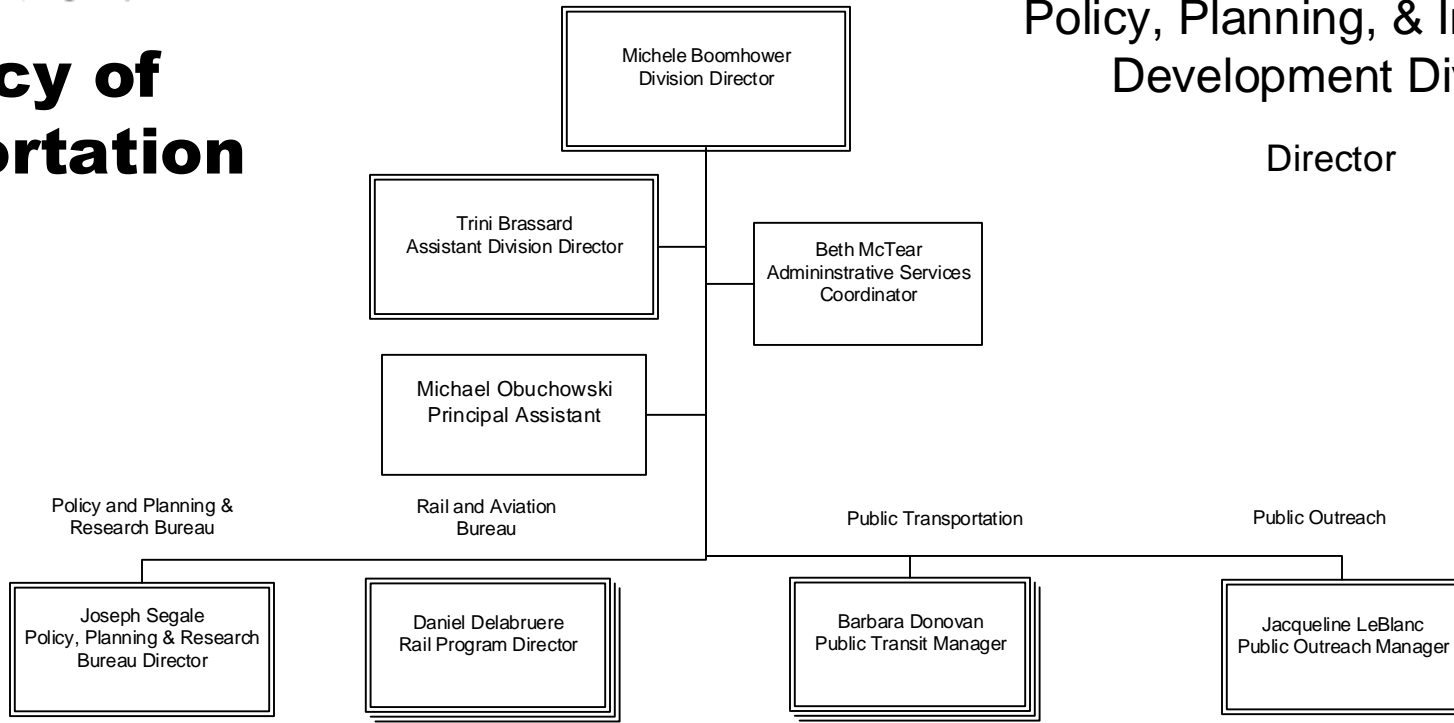

Director

A. BELL
AOT Plan Coord II
860566 25

Policy and Planning & Research Bureau

Legend:
P = Pilot Position

Rail

Intermodal Development
Rail / Aviation

Legend:
P = Pilot Position

Intermodal Development Public Outreach / Public Transit

Legend:
P = Pilot Position