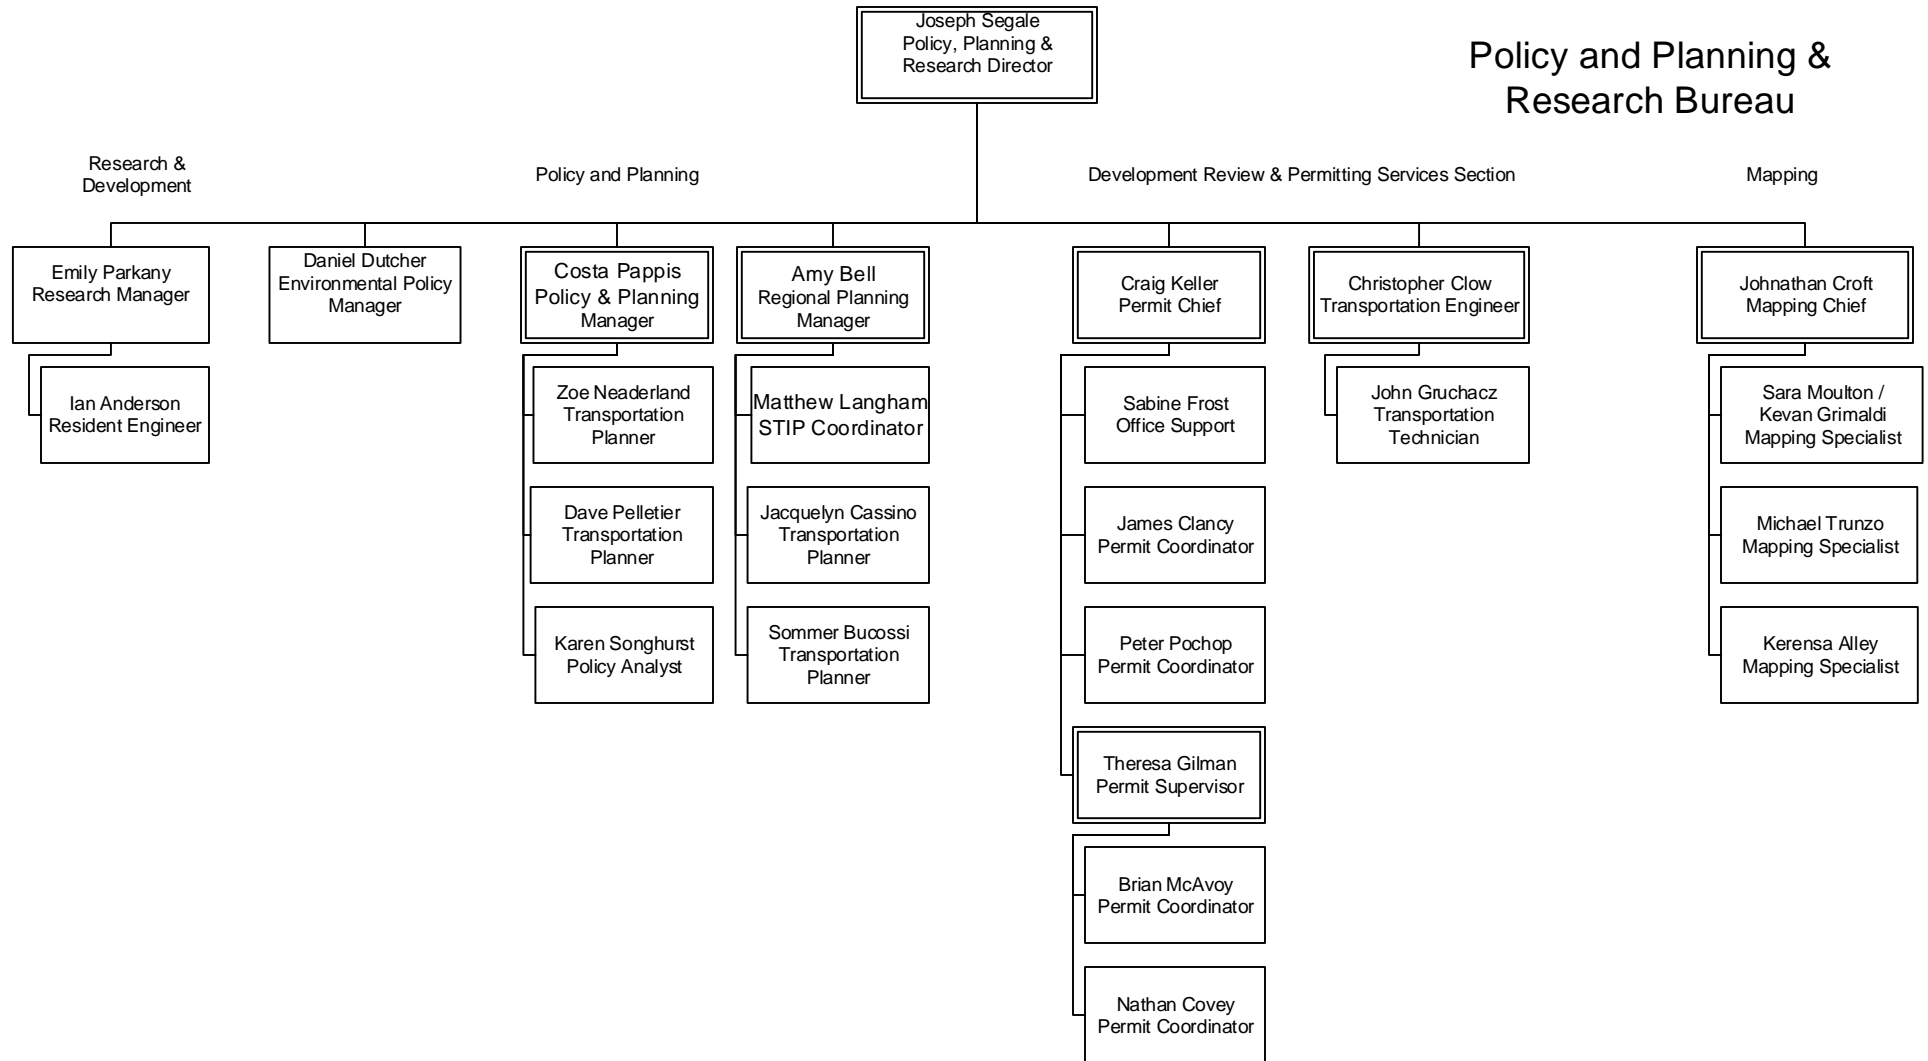

Director

A. BELL
AOT Plan Coord II
860566 25

Policy and Planning & Research Bureau

Legend:
P = Pilot Position

Rail

Intermodal Development
Rail / Aviation

Legend:
P = Pilot Position

Intermodal Development Public Outreach / Public Transit

Legend:
P = Pilot Position