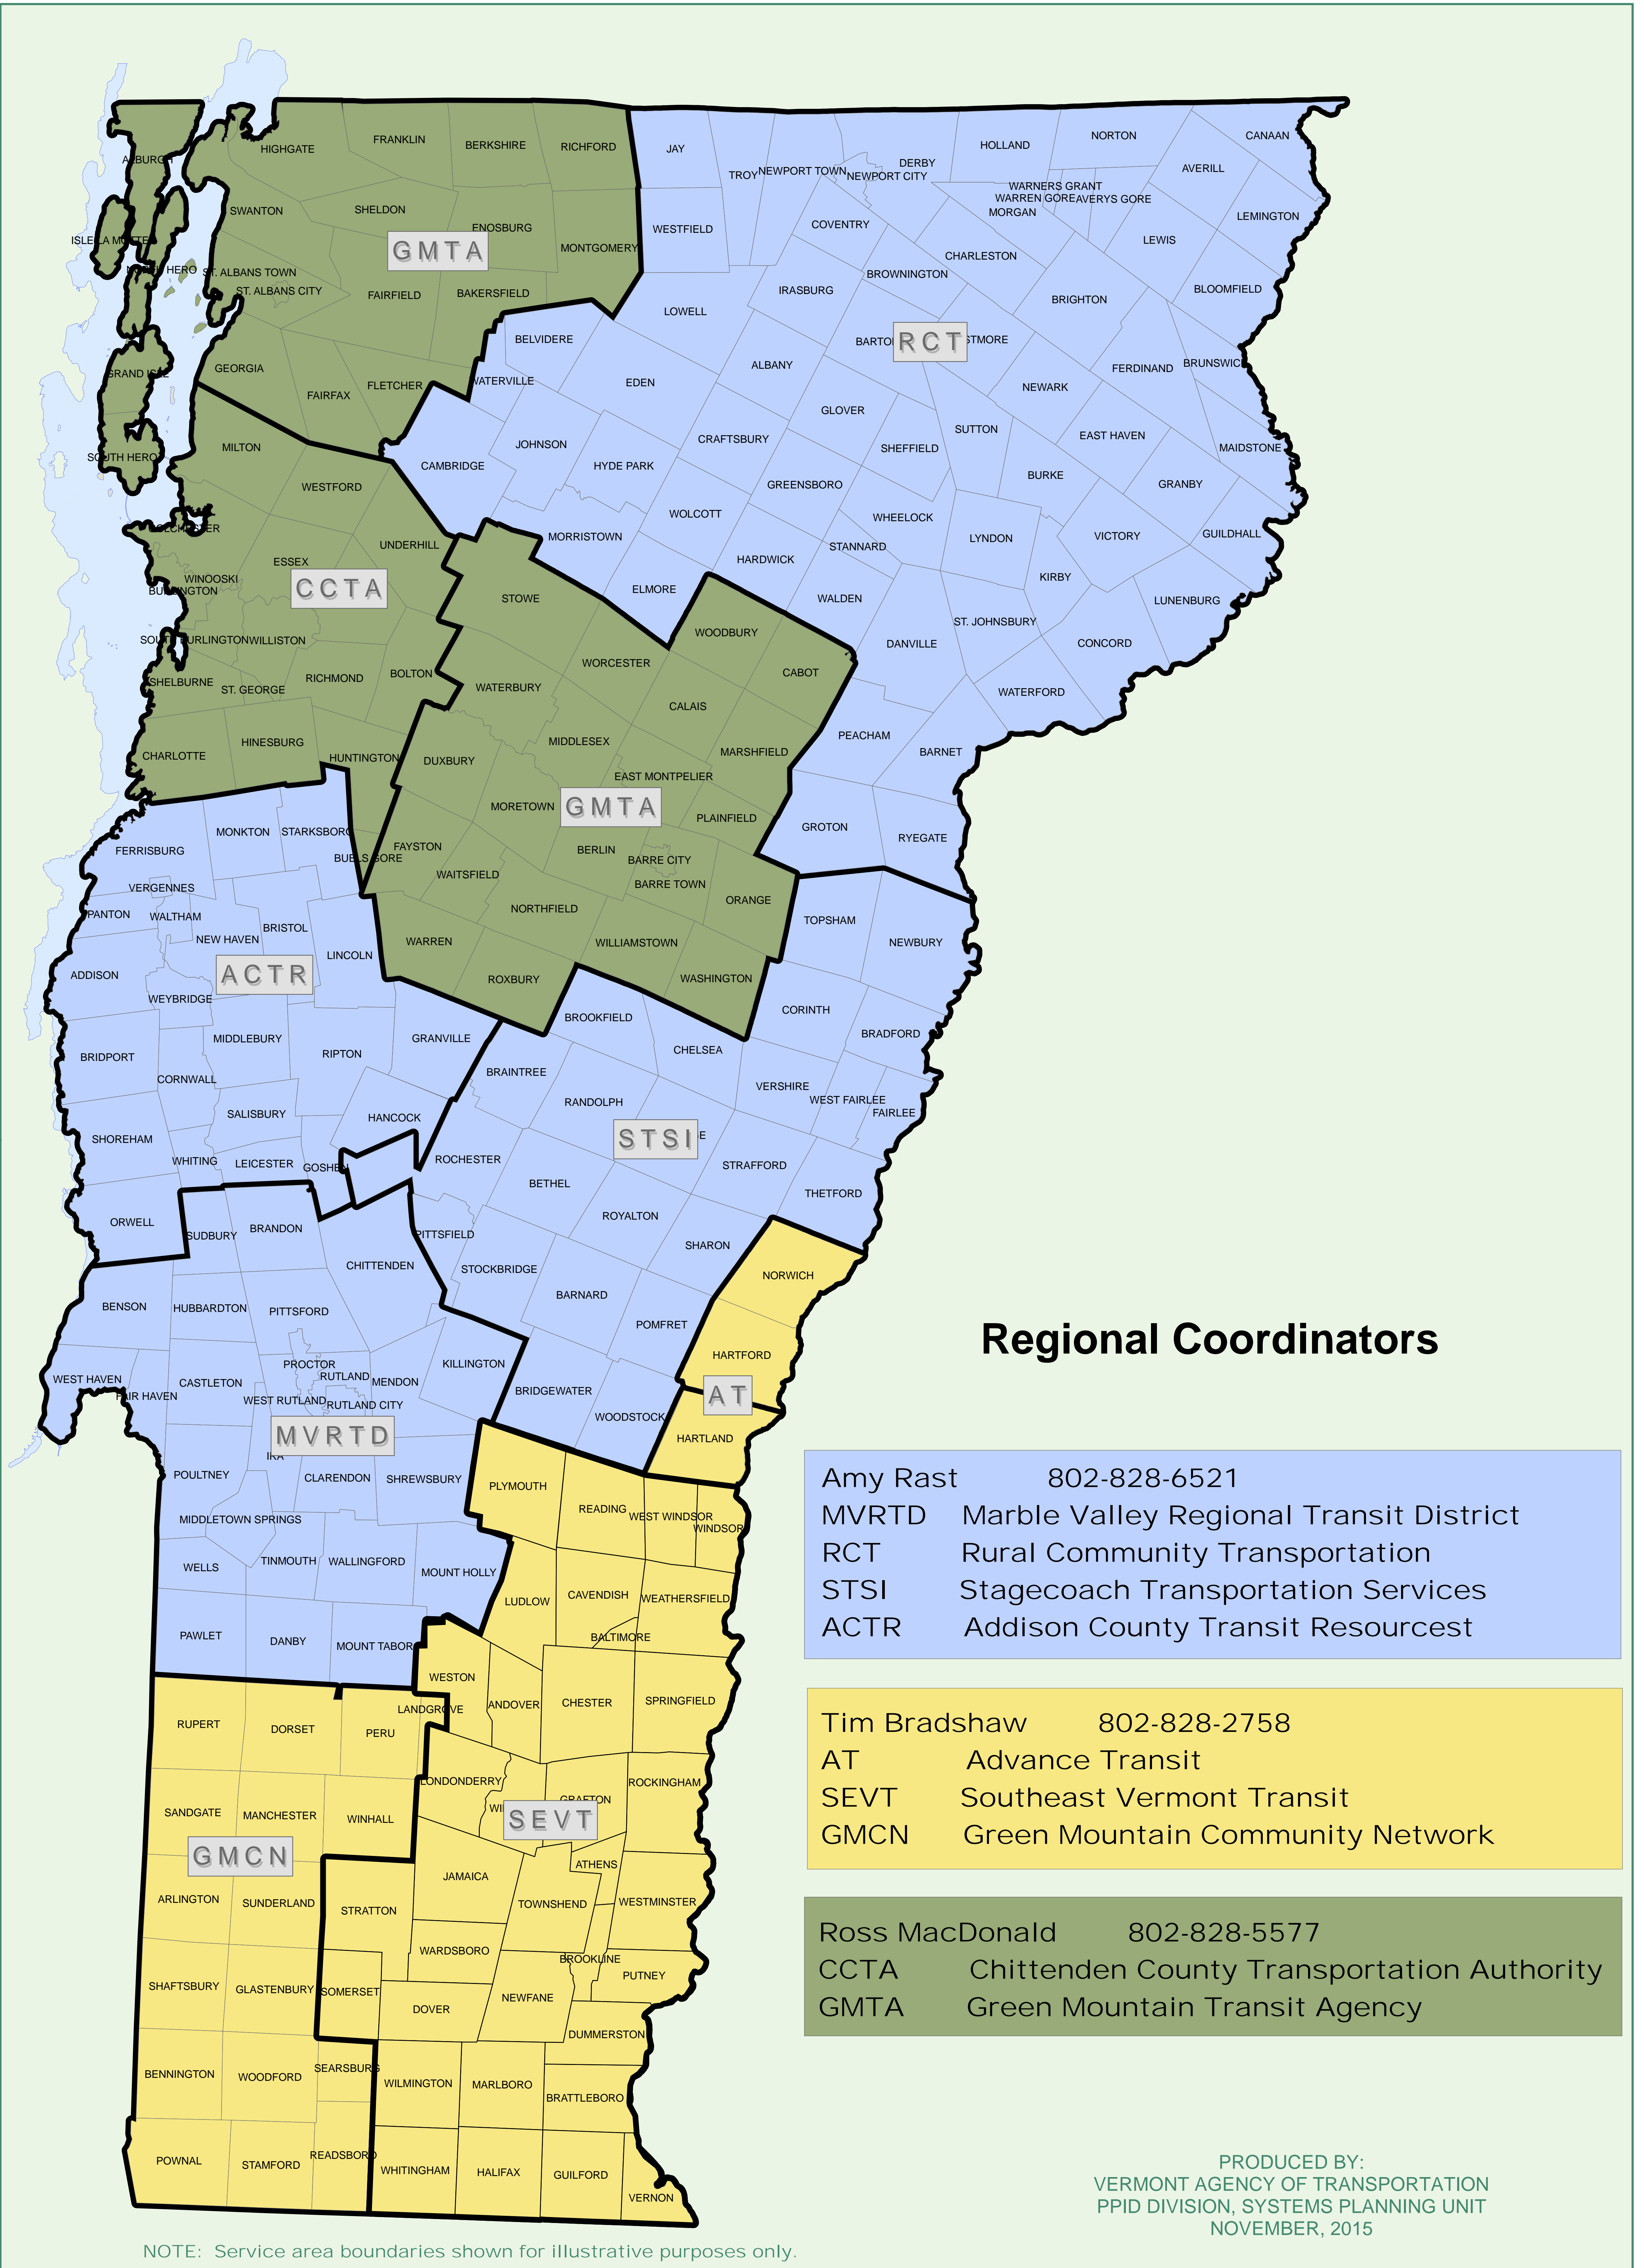

VTrans Public Transportation Contacts

Regional Coordinators

Amy Rast 802-828-6521
MVRTD Marble Valley Regional Transit District
RCT Rural Community Transportation
STSI Stagecoach Transportation Services
ACTR Addison County Transit Resources

PRODUCED BY:
VERMONT AGENCY OF TRANSPORTATION
PPID DIVISION, SYSTEMS PLANNING UNIT
NOVEMBER, 2015

NOTE: Service area boundaries shown for illustrative purposes only.